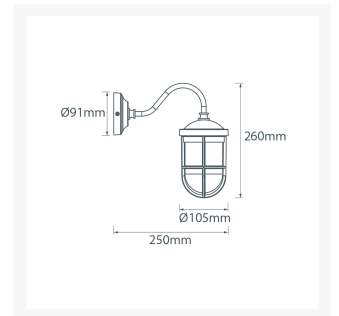

# Swan Neck Wall Light with Grille - Brass With Clear Glass

**£142.48**

Excl. Tax: £118.73

## Short Description

Solid brass wall light. Made from marine grade materials, suitable for coastal areas.

- Available in either a polished brass or chromed brass finish.
- Can be supplied with either clear or frosted glass.
- EU and US mains voltage versions available.
- Edison screw bulb fitting (SES / ES light bulb not included).

## Additional Information

---

Height (mm)	260
Glass Diameter (mm)	105
Base Diameter (mm)	91
Protrusion (mm)	250
Weight (kg)	1.320000
Manufacturer	Foresti & Suardi
Light Element Type	E27 Edison Screw (E26 US)
Wattage	Max. 50W
Input Voltage	110Vac (US)
IP Rating	IP43
Finish	Brass
Glass Type	Clear