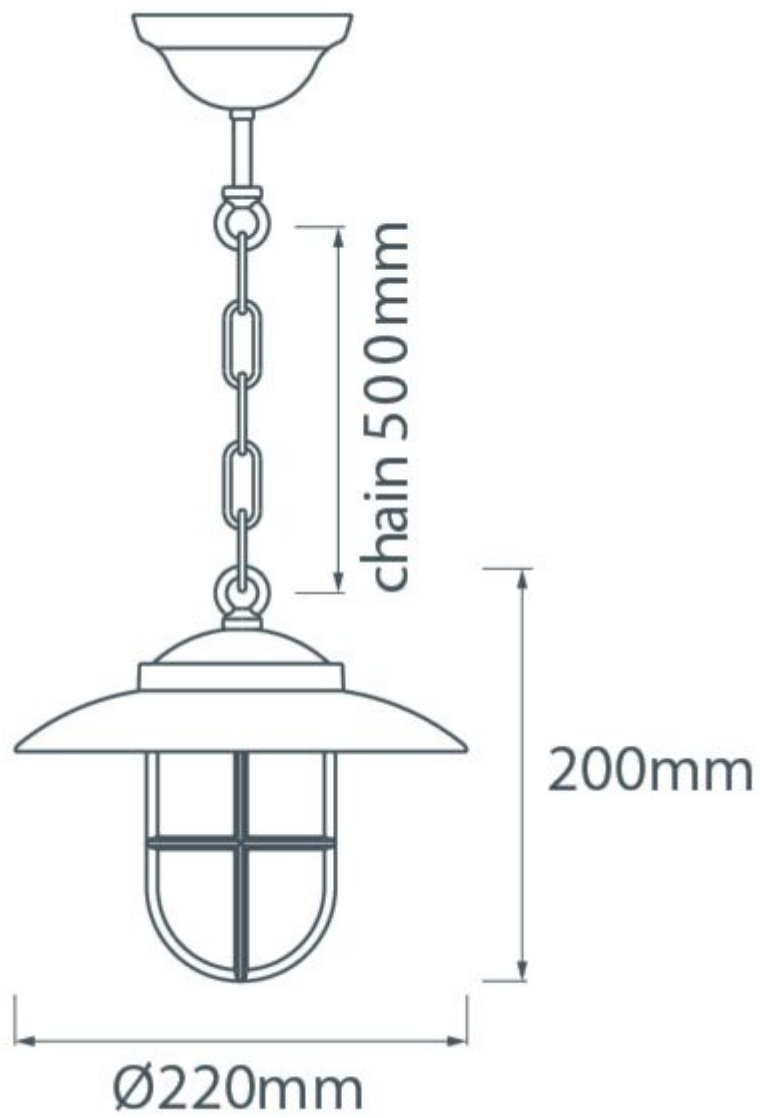

Ceiling Light With Grille (With Chain & Ceiling Rose)

From

£138.72

Excl. Tax: £115.60

Product Images

Short Description

Solid brass ceiling light. Made from marine grade materials, suitable for coastal areas.

- Available in either a polished brass or chromed brass finish.
- Can be supplied with either clear or frosted glass.
- EU and US mains voltage versions available.
- Edison screw bulb fitting (SES / ES light bulb not included).

Other finishes available on request, a minimum order quantity may apply. Please note, all images show the frosted glass finish.

Description

Dimensions

Additional Information

Lantern Height (mm)	200
Diameter (mm)	220
Chain Length (mm)	500
Weight (kg)	2.090000
Manufacturer	Foresti & Suardi
Light Element Type	E27 Edison Screw (E26 US)
Wattage	Max. 70W
IP Rating	IP20

Product Options

Finish:	Chrome
	Brass
Glass Type:	Frosted
	Clear
Input Voltage:	220-240Vac (EU)
	110Vac (US)