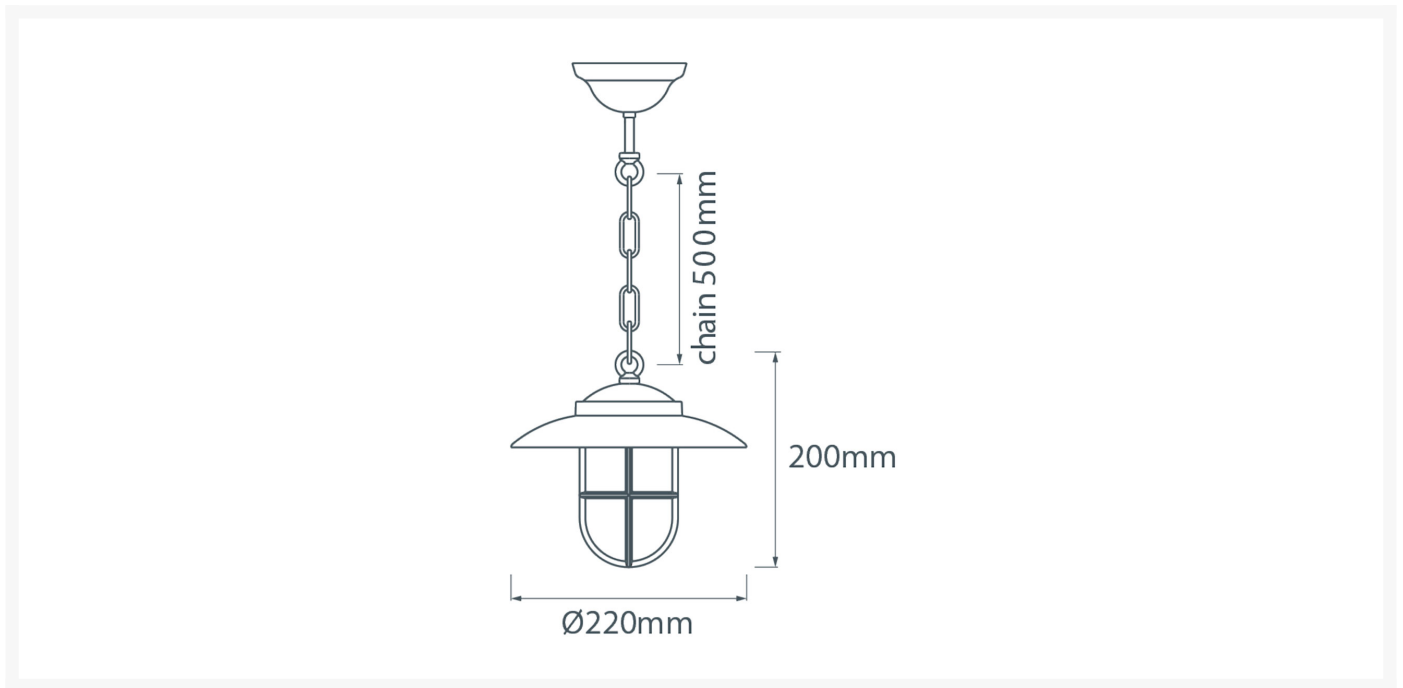

Ceiling Light With Grille (With Chain & Ceiling Rose)

From

£138.72

Excl. Tax: £115.60

Product Images

Short Description

Solid brass ceiling light. Made from marine grade materials, suitable for coastal areas.

- Available in either a polished brass or chromed brass finish.
- Can be supplied with either clear or frosted glass.
- EU and US mains voltage versions available.
- Edison screw bulb fitting (SES / ES light bulb not included).

Other finishes available on request, a minimum order quantity may apply. Please note, all images show the frosted glass finish.

Description

Dimensions

Additional Information

Lantern Height (mm)	200
Diameter (mm)	220
Chain Length (mm)	500
Weight (kg)	2.090000
Manufacturer	Foresti & Suardi
Light Element Type	E27 Edison Screw (E26 US)
Wattage	Max. 70W
IP Rating	IP20

Product Options

Finish:	Chrome
	Brass
Glass Type:	Frosted
	Clear
Input Voltage:	220-240Vac (EU)
	110Vac (US)