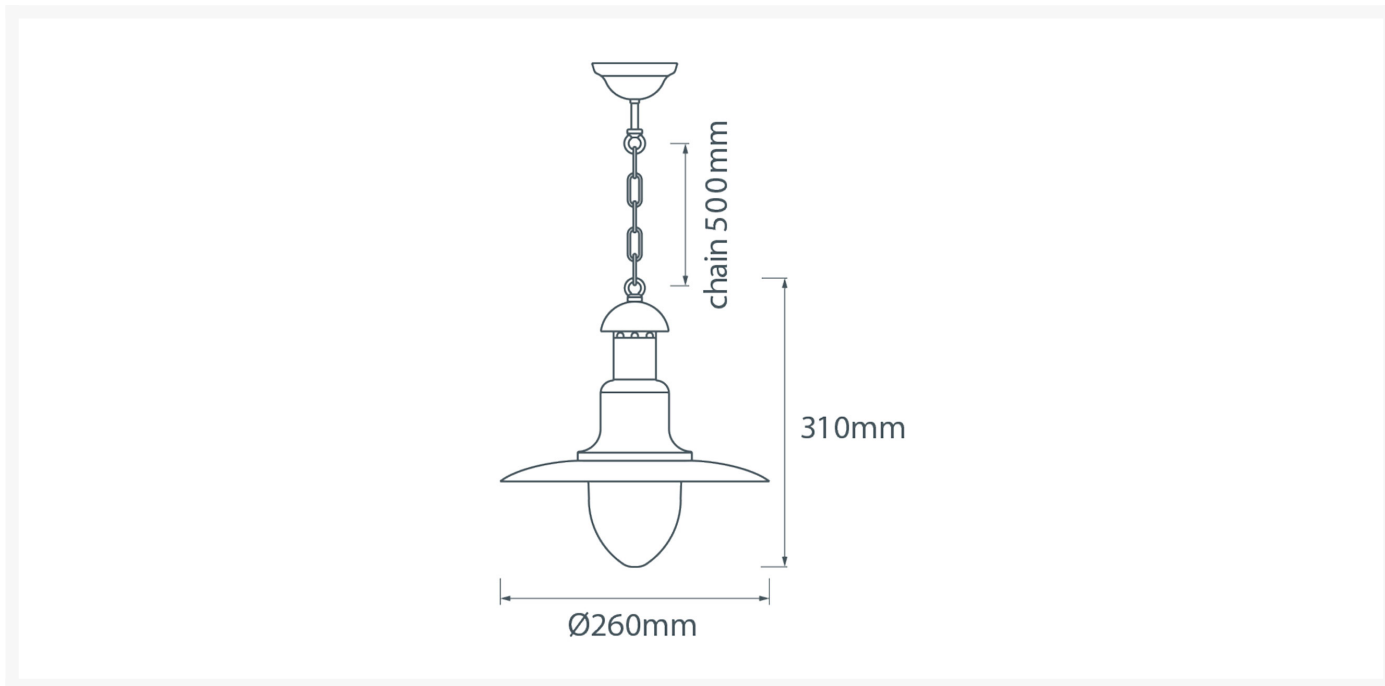

Small Fisherman's Lantern (With Chain & Ceiling Rose)

From
£212.53
Excl. Tax: £177.11

Product Images

Short Description

Solid brass ceiling light. Made from marine grade materials, suitable for coastal areas.

- Available in either a polished brass or chromed brass finish.
- Can be supplied with either clear or frosted glass.
- EU and US mains voltage versions available.
- Edison screw bulb fitting (SES / ES light bulb not included).

Other finishes available on request, a minimum order quantity may apply. Please note, all images show the frosted glass finish.

Description

Dimensions

Additional Information

Lantern Height (mm)	310
Diameter (mm)	260
Chain Length (mm)	500
Weight (kg)	2.310000
Manufacturer	Foresti & Suardi
Light Element Type	E27 Edison Screw (E26 US)
Wattage	Max. 70W
IP Rating	IP20

Product Options

Finish:	Chrome
	Brass
Glass Type:	Frosted
	Clear
Input Voltage:	220-240Vac (EU)
	110Vac (US)