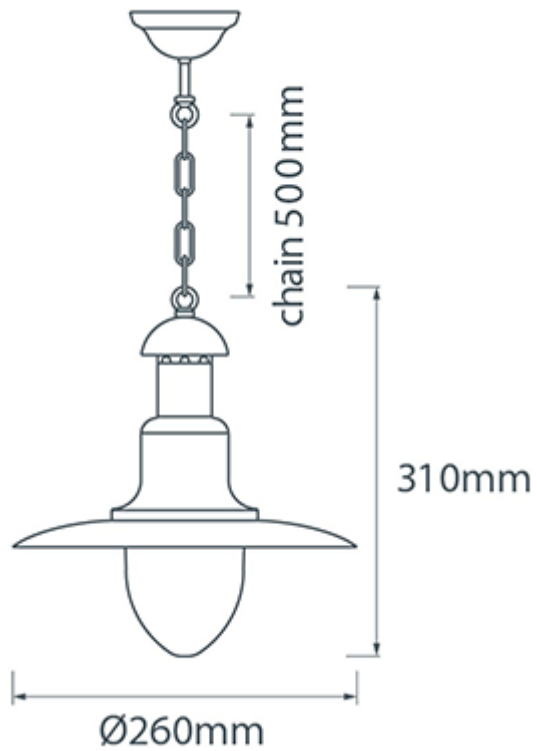

Small Fisherman's Lantern (With Chain & Ceiling Rose)

From
£212.53
Excl. Tax: £177.11

Product Images

Short Description

Solid brass ceiling light. Made from marine grade materials, suitable for coastal areas.

- Available in either a polished brass or chromed brass finish.
- Can be supplied with either clear or frosted glass.
- EU and US mains voltage versions available.
- Edison screw bulb fitting (SES / ES light bulb not included).

Other finishes available on request, a minimum order quantity may apply. Please note, all images show the frosted glass finish.

Description

Dimensions

Additional Information

Lantern Height (mm)	310
Diameter (mm)	260
Chain Length (mm)	500
Weight (kg)	2.310000
Manufacturer	Foresti & Suardi
Light Element Type	E27 Edison Screw (E26 US)
Wattage	Max. 70W
IP Rating	IP20

Product Options

Finish:	Chrome
	Brass
Glass Type:	Frosted
	Clear
Input Voltage:	220-240Vac (EU)
	110Vac (US)