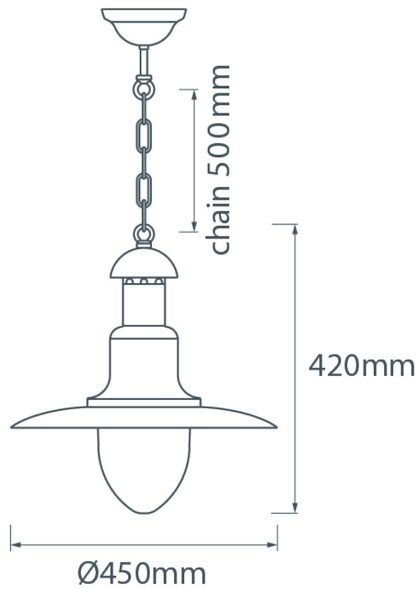

## Short Description

Solid brass ceiling light. Made from marine grade materials.

- Available in either a polished brass or chromed brass finish.
- Complete with chain and ceiling rose
- Edison screw bulb fitting (SES / ES light bulb not included).

## Additional Information

---

Lantern Height (mm)	420
Diameter (mm)	450
Chain Length (mm)	500
Weight (kg)	5.700000
Manufacturer	Foresti & Suardi
Light Element Type	E27 Edison Screw (E26 US)
Wattage	Max. 70W
IP Rating	IP20