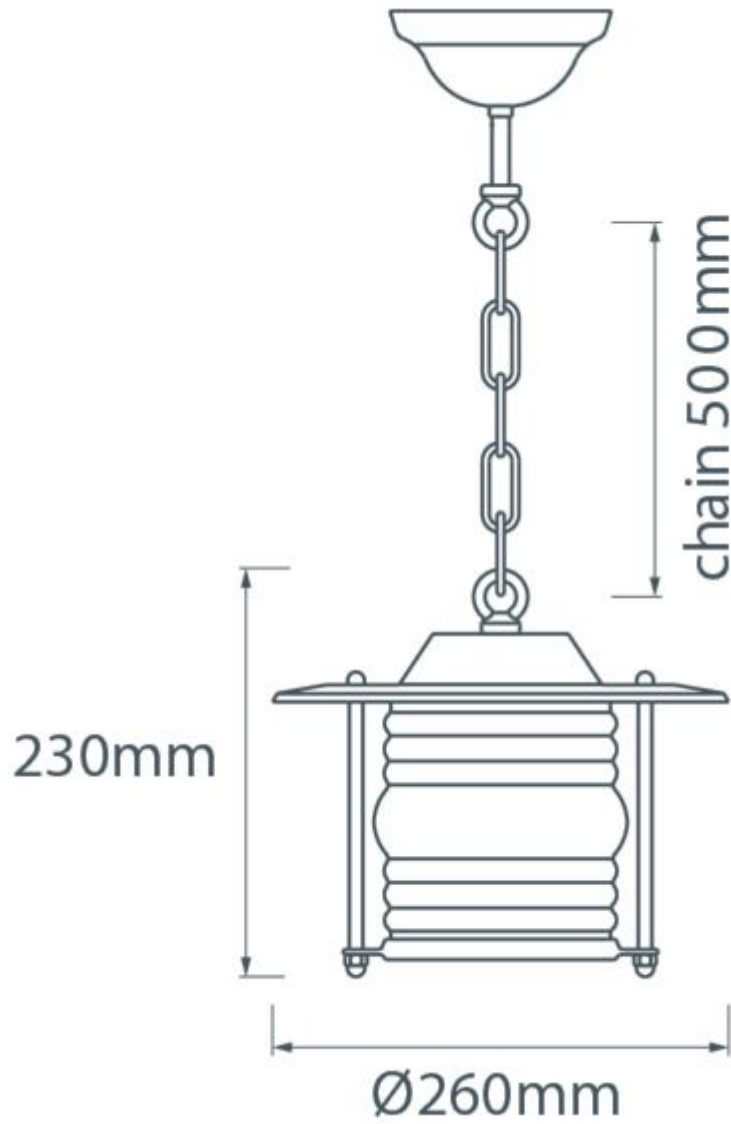

Ceiling Light (With Chain & Ceiling Rose) - Brass

From
£176.89
Excl. Tax: £147.41

Product Images

Short Description

Solid brass ceiling light. Made from marine grade materials, suitable for coastal areas.

- Polished brass finish with clear glass (open underneath).
- EU and US mains voltage versions available.
- Edison screw bulb fitting (SES / ES light bulb not included).

Other finishes available on request, a minimum order quantity may apply.

Description

Dimensions

Additional Information

Lantern Height (mm)	230
Diameter (mm)	260
Chain Length (mm)	500
Weight (kg)	2.080000
Manufacturer	Foresti & Suardi
Light Element Type	E27 Edison Screw (E26 US)
Wattage	Max. 70W
IP Rating	IP20
Finish	Brass
Glass Type	Clear