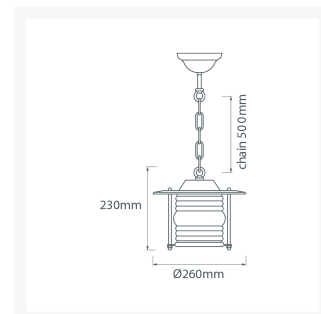

Ceiling Light (With Chain & Ceiling Rose) - Brass

From
£176.89
Excl. Tax: £147.41

Product Images

Short Description

Solid brass ceiling light. Made from marine grade materials, suitable for coastal areas.

- Polished brass finish with clear glass (open underneath).
- EU and US mains voltage versions available.
- Edison screw bulb fitting (SES / ES light bulb not included).

Other finishes available on request, a minimum order quantity may apply.

Description

Dimensions

Additional Information

Lantern Height (mm)	230
Diameter (mm)	260
Chain Length (mm)	500
Weight (kg)	2.080000
Manufacturer	Foresti & Suardi
Light Element Type	E27 Edison Screw (E26 US)
Wattage	Max. 70W
IP Rating	IP20
Finish	Brass
Glass Type	Clear