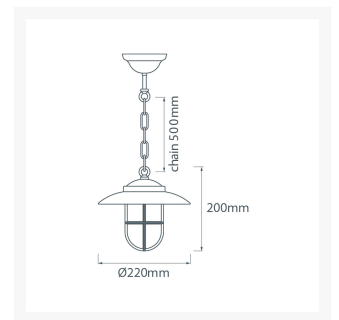

Ceiling Light With Grille (With Chain & Ceiling Rose) - Chrome With Frosted Glass

£230.63

Excl. Tax: £192.19

Product Images

Short Description

Solid brass ceiling light. Made from marine grade materials, suitable for coastal areas.

- Available in either a polished brass or chromed brass finish.
- Can be supplied with either clear or frosted glass.
- EU and US mains voltage versions available.
- Edison screw bulb fitting (SES / ES light bulb not included).

Other finishes available on request, a minimum order quantity may apply. Please note, all images show the frosted glass finish.

Additional Information

Lantern Height (mm)	200
Diameter (mm)	220
Chain Length (mm)	500
Weight (kg)	2.090000
Manufacturer	Foresti & Suardi
Light Element Type	E27 Edison Screw (E26 US)
Wattage	Max. 70W
Input Voltage	220-240Vac (EU)
IP Rating	IP20
Finish	Chrome
Glass Type	Frosted