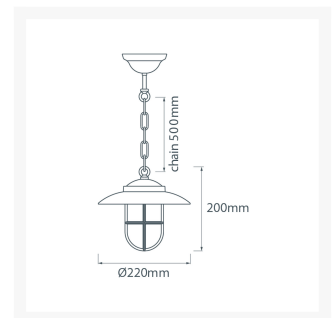

## Short Description

Solid brass ceiling light. Made from marine grade materials, suitable for coastal areas.

- Available in either a polished brass or chromed brass finish.
- Can be supplied with either clear or frosted glass.
- EU and US mains voltage versions available.
- Edison screw bulb fitting (SES / ES light bulb not included).

## Additional Information

---

Lantern Height (mm)	200
Diameter (mm)	220
Chain Length (mm)	500
Weight (kg)	2.090000
Manufacturer	Foresti & Suardi
Light Element Type	E27 Edison Screw (E26 US)
Wattage	Max. 70W
Input Voltage	110Vac (US)
IP Rating	IP20
Finish	Chrome
Glass Type	Frosted