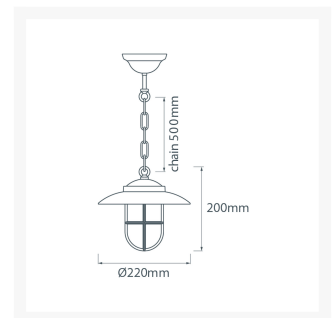

# Ceiling Light With Grille (With Chain & Ceiling Rose) - Chrome With Clear Glass

**£230.63**

Excl. Tax: £192.19

## Short Description

Solid brass ceiling light. Made from marine grade materials, suitable for coastal areas.

- Available in either a polished brass or chromed brass finish.
- Can be supplied with either clear or frosted glass.
- EU and US mains voltage versions available.
- Edison screw bulb fitting (SES / ES light bulb not included).

## Additional Information

---

Lantern Height (mm)	200
Diameter (mm)	220
Chain Length (mm)	500
Weight (kg)	2.090000
Manufacturer	Foresti & Suardi
Light Element Type	E27 Edison Screw (E26 US)
Wattage	Max. 70W
Input Voltage	220-240Vac (EU)
IP Rating	IP20
Finish	Chrome
Glass Type	Clear