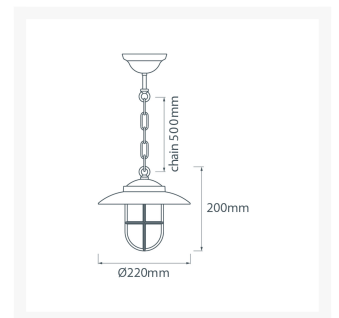

Ceiling Light With Grille (With Chain & Ceiling Rose) - Chrome With Clear Glass

£155.27

Excl. Tax: £129.39

Product Images

Short Description

Solid brass ceiling light. Made from marine grade materials, suitable for coastal areas.

- Available in either a polished brass or chromed brass finish.
- Can be supplied with either clear or frosted glass.
- EU and US mains voltage versions available.
- Edison screw bulb fitting (SES / ES light bulb not included).

Other finishes available on request, a minimum order quantity may apply. Please note, all images show the frosted glass finish.

Additional Information

Lantern Height (mm)	200
Diameter (mm)	220
Chain Length (mm)	500
Weight (kg)	2.090000
Manufacturer	Foresti & Suardi
Light Element Type	E27 Edison Screw (E26 US)
Wattage	Max. 70W
Input Voltage	110Vac (US)
IP Rating	IP20
Finish	Chrome
Glass Type	Clear