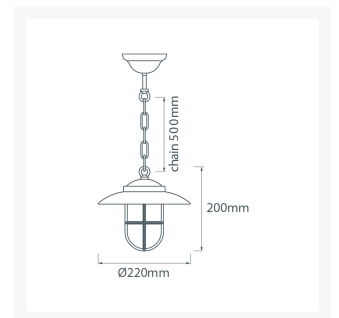

Ceiling Light With Grille (With Chain & Ceiling Rose) - Brass With Frosted Glass

£178.03

Excl. Tax: £148.36

Product Images

Short Description

Solid brass ceiling light. Made from marine grade materials, suitable for coastal areas.

- Available in either a polished brass or chromed brass finish.
- Can be supplied with either clear or frosted glass.
- EU and US mains voltage versions available.
- Edison screw bulb fitting (SES / ES light bulb not included).

Other finishes available on request, a minimum order quantity may apply. Please note, all images show the frosted glass finish.

Additional Information

Lantern Height (mm)	200
Diameter (mm)	220
Chain Length (mm)	500
Weight (kg)	2.090000
Manufacturer	Foresti & Suardi
Light Element Type	E27 Edison Screw (E26 US)
Wattage	Max. 70W
Input Voltage	220-240Vac (EU)
IP Rating	IP20
Finish	Brass
Glass Type	Frosted