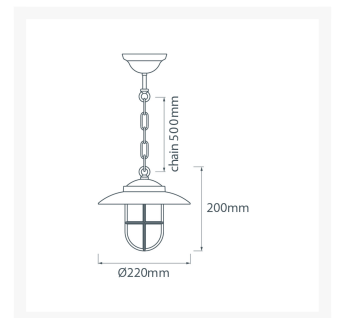

## Short Description

Solid brass ceiling light. Made from marine grade materials, suitable for coastal areas.

- Available in either a polished brass or chromed brass finish.
- Can be supplied with either clear or frosted glass.
- EU and US mains voltage versions available.
- Edison screw bulb fitting (SES / ES light bulb not included).

## Additional Information

---

Lantern Height (mm)	200
Diameter (mm)	220
Chain Length (mm)	500
Weight (kg)	2.090000
Manufacturer	Foresti & Suardi
Light Element Type	E27 Edison Screw (E26 US)
Wattage	Max. 70W
Input Voltage	110Vac (US)
IP Rating	IP20
Finish	Brass
Glass Type	Frosted