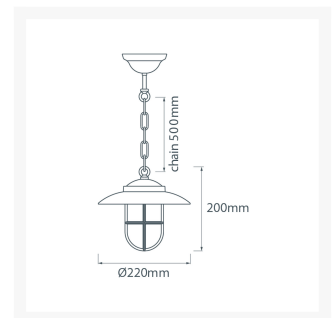

Ceiling Light With Grille (With Chain & Ceiling Rose) - Brass With Clear Glass

£178.03

Excl. Tax: £148.36

Product Images

Short Description

Solid brass ceiling light. Made from marine grade materials, suitable for coastal areas.

- Available in either a polished brass or chromed brass finish.
- Can be supplied with either clear or frosted glass.
- EU and US mains voltage versions available.
- Edison screw bulb fitting (SES / ES light bulb not included).

Other finishes available on request, a minimum order quantity may apply. Please note, all images show the frosted glass finish.

Additional Information

Lantern Height (mm)	200
Diameter (mm)	220
Chain Length (mm)	500
Weight (kg)	2.090000
Manufacturer	Foresti & Suardi
Light Element Type	E27 Edison Screw (E26 US)
Wattage	Max. 70W
Input Voltage	220-240Vac (EU)
IP Rating	IP20
Finish	Brass
Glass Type	Clear