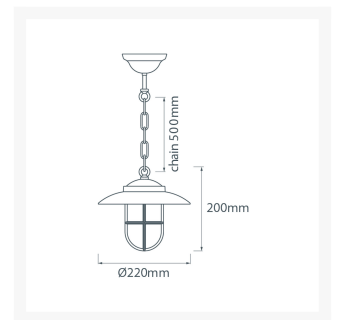

Ceiling Light With Grille (With Chain & Ceiling Rose) - Brass With Clear Glass

£138.72

Excl. Tax: £115.60

Product Images

Short Description

Solid brass ceiling light. Made from marine grade materials, suitable for coastal areas.

- Available in either a polished brass or chromed brass finish.
- Can be supplied with either clear or frosted glass.
- EU and US mains voltage versions available.
- Edison screw bulb fitting (SES / ES light bulb not included).

Other finishes available on request, a minimum order quantity may apply. Please note, all images show the frosted glass finish.

Additional Information

Lantern Height (mm)	200
Diameter (mm)	220
Chain Length (mm)	500
Weight (kg)	2.090000
Manufacturer	Foresti & Suardi
Light Element Type	E27 Edison Screw (E26 US)
Wattage	Max. 70W
Input Voltage	110Vac (US)
IP Rating	IP20
Finish	Brass
Glass Type	Clear