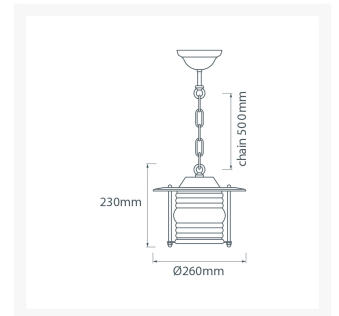

Brass Ceiling Light (With Chain & Ceiling Rose) - US Mains Voltage

£176.89

Excl. Tax: £147.41

Product Images

Short Description

Solid brass ceiling light. Made from marine grade materials, suitable for coastal areas.

- Polished brass finish with clear glass (open underneath).
- EU and US mains voltage versions available.
- Edison screw bulb fitting (SES / ES light bulb not included).

Other finishes available on request, a minimum order quantity may apply.

Additional Information

Lantern Height (mm)	230
Diameter (mm)	260
Chain Length (mm)	500
Weight (kg)	2.080000
Manufacturer	Foresti & Suardi
Light Element Type	E27 Edison Screw (E26 US)
Wattage	Max. 70W
Input Voltage	110Vac (US)
IP Rating	IP20
Finish	Brass
Glass Type	Clear