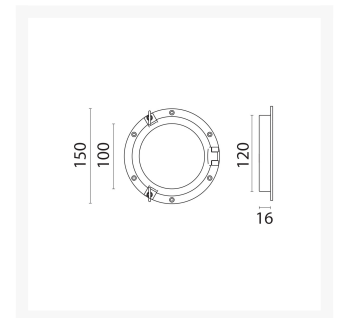

Round Fixed Porthole

From

£105.28

Excl. Tax: **£87.73**

Product Images

Short Description

Solid brass porthole.

- Available in either a polished brass or chromed brass finish.
- CE marked, RINA approved, conforms to ISO 12216.
- Supplied with 6mm clear Plexiglass as standard.
- Can be supplied with glass for decorative purposes on request, a minimum order quantity may apply.