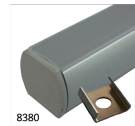

Right Line D Rigid LED Strip

From
£68.22

Excl. Tax: **£56.85**

Product Images

Short Description

Aluminium profile with LED module and a choice of end caps. The product can be specified with a simple end cap and metal mounting clips, or an end cap with a fixing hole for top view output either with or without a switch. Right Line D is available in 500mm or 1000mm lengths as standard although custom lengths are available on request.

- 19.5W/m or 9.6W/m LED module in either 3200°K or 4000°K
- Opal lens
- Available with 3 different end cap styles
- Screw cover caps included with art. 8381 and 8382
- 8382 version features an integrated switch
- Interior application
- Dimmable and non-dimmable versions (19.5W/m and 9.6W/m)

Description

RIGHT LINE D
art./ref. 8380.L6 / 8381.L6 / 8382.L6

RIGHT LINE D
art./ref. 8380.L2 / 8381.L2 / 8382.L2

LED

LED

Additional Information

Weight (kg)	0.200000
Manufacturer	Foresti & Suardi
Width (mm)	18.50
Height (mm)	17.00
Input Voltage	24-28Vdc
IP Rating	IP20
Dimmer	No
Strip LED Type	Rigid Aluminium Profile

Product Options

Length (mm):	500.00
	1000.00
LED Colour:	White 3200°K
	White 4000°K
Light Element Type:	SMD LED 9.6W/m
	SMD LED 19.5W/m
Version:	Simple End
	Vertical Fixing
	Vertical Fixing + Switch