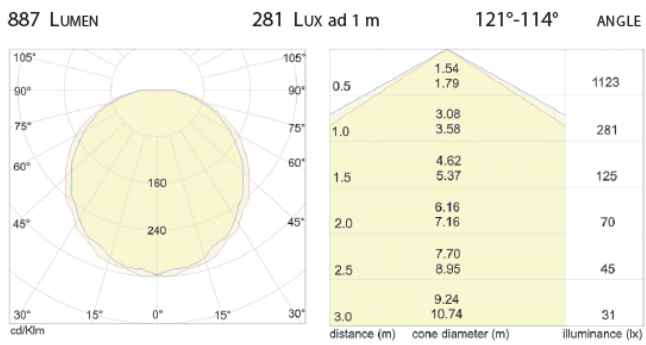

Right Line D Rigid LED Strip

From
£68.22

Excl. Tax: **£56.85**

Product Images

Short Description

Aluminium profile with LED module and a choice of end caps. The product can be specified with a simple end cap and metal mounting clips, or an end cap with a fixing hole for top view output either with or without a switch. Right Line D is available in 500mm or 1000mm lengths as standard although custom lengths are available on request.

- 19.5W/m or 9.6W/m LED module in either 3200°K or 4000°K
- Opal lens
- Available with 3 different end cap styles
- Screw cover caps included with art. 8381 and 8382
- 8382 version features an integrated switch
- Interior application
- Dimmable and non-dimmable versions (19.5W/m and 9.6W/m)

Description

RIGHT LINE D
art./ref. 8380.L6 / 8381.L6 / 8382.L6

RIGHT LINE D
art./ref. 8380.L2 / 8381.L2 / 8382.L2

LED

LED

Additional Information

Weight (kg)	0.200000
Manufacturer	Foresti & Suardi
Width (mm)	18.50
Height (mm)	17.00
Input Voltage	24-28Vdc
IP Rating	IP20
Dimmer	No
Strip LED Type	Rigid Aluminium Profile

Product Options

Length (mm):	500.00
	1000.00
LED Colour:	White 3200°K
	White 4000°K
Light Element Type:	SMD LED 9.6W/m
	SMD LED 19.5W/m
Version:	Simple End
	Vertical Fixing
	Vertical Fixing + Switch