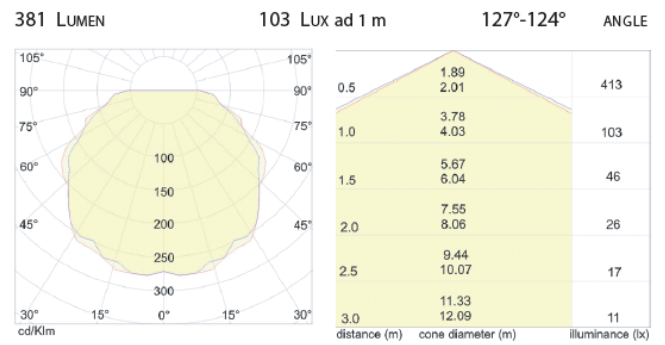

Right Line D Rigid LED Strip

From
£68.22

Excl. Tax: **£56.85**

Product Images

Short Description

Aluminium profile with LED module and a choice of end caps. The product can be specified with a simple end cap and metal mounting clips, or an end cap with a fixing hole for top view output either with or without a switch. Right Line D is available in 500mm or 1000mm lengths as standard although custom lengths are available on request.

- 19.5W/m or 9.6W/m LED module in either 3200°K or 4000°K
- Opal lens
- Available with 3 different end cap styles
- Screw cover caps included with art. 8381 and 8382
- 8382 version features an integrated switch
- Interior application
- Dimmable and non-dimmable versions (19.5W/m and 9.6W/m)

Description

RIGHT LINE D
art./ref. 8380.L6 / 8381.L6 / 8382.L6

RIGHT LINE D
art./ref. 8380.L2 / 8381.L2 / 8382.L2

LED

LED

Additional Information

Weight (kg)	0.200000
Manufacturer	Foresti & Suardi
Width (mm)	18.50
Height (mm)	17.00
Input Voltage	24-28Vdc
IP Rating	IP20
Dimmer	No
Strip LED Type	Rigid Aluminium Profile

Product Options

Length (mm):	500.00
	1000.00
LED Colour:	White 3200°K
	White 4000°K
Light Element Type:	SMD LED 9.6W/m
	SMD LED 19.5W/m
Version:	Simple End
	Vertical Fixing
	Vertical Fixing + Switch