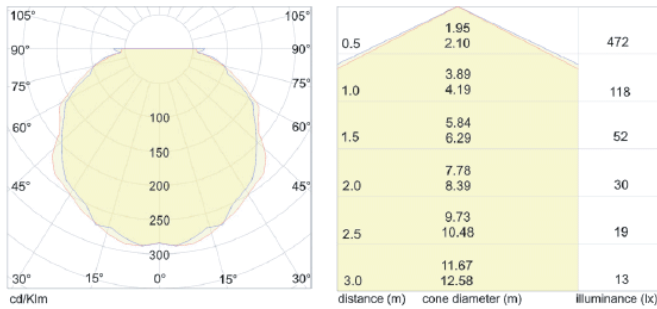

- Dimmable and non-dimmable versions (19.5W/m and 9.6W/m)

Description

RIGHT LINE E
art./ref. 8390.L2 / 8391.L2

RIGHT LINE E
art./ref. 8390.L6 / 8391.L6

LED

417 LUMEN 118 Lux ad 1 m 129°-125° ANGLE

LED

887 LUMEN 281 Lux ad 1 m 118°-116° ANGLE

Additional Information

Weight (kg)	0.250000
Manufacturer	Foresti & Suardi
Width (mm)	23.00
Height (mm)	13.80
Input Voltage	24-28Vdc
IP Rating	IP20
Dimmer	No
Strip LED Type	Rigid Aluminium Profile

Product Options

Length (mm):	500.00
	1000.00
LED Colour:	White 3200°K
	White 4000°K
Light Element Type:	SMD LED 9.6W/m
	SMD LED 19.5W/m
Version:	Simple End
	End + Switch