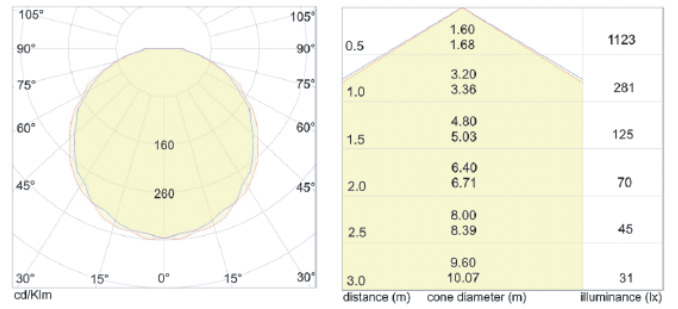

- Dimmable and non-dimmable versions (19.5W/m and 9.6W/m)

Description

RIGHT LINE E
art./ref. 8390.L2 / 8391.L2

RIGHT LINE E
art./ref. 8390.L6 / 8391.L6

LED

417 LUMEN 118 Lux ad 1 m 129°-125° ANGLE

LED

887 LUMEN 281 Lux ad 1 m 118°-116° ANGLE

Additional Information

Weight (kg)	0.250000
Manufacturer	Foresti & Suardi
Width (mm)	23.00
Height (mm)	13.80
Input Voltage	24-28Vdc
IP Rating	IP20
Dimmer	No
Strip LED Type	Rigid Aluminium Profile

Product Options

Length (mm):	500.00
	1000.00
LED Colour:	White 3200°K
	White 4000°K
Light Element Type:	SMD LED 9.6W/m
	SMD LED 19.5W/m
Version:	Simple End
	End + Switch