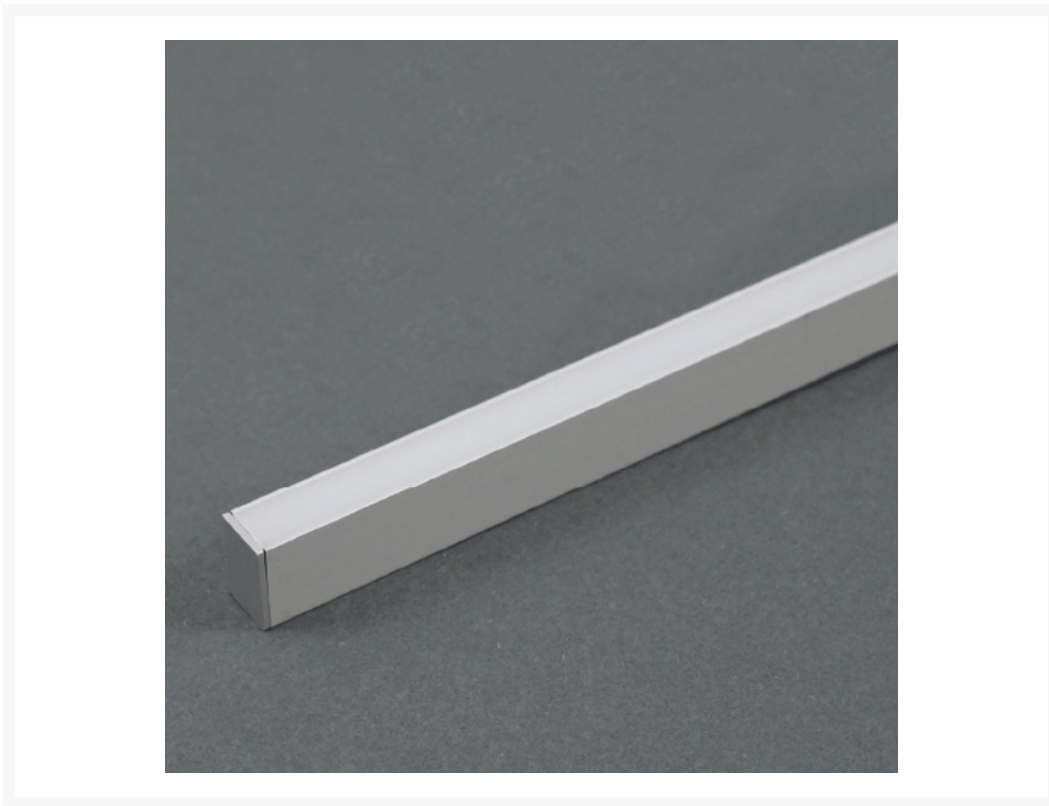

Right Line H Rigid LED Strip

From

£265.67

Excl. Tax: **£221.39**

Product Images

Short Description

Aluminium profile with LED module and hidden fixing track. Right Line H is available in 500mm or 1000mm lengths as standard although custom lengths are available on request.

- 18W/m LED module in either 3200°K or 4000°K
- Opal lens
- Supplied with fixing track for neat installation
- Interior application
- Dimmable

Description

RIGHT LINE H
art./ref. 8375

LED

625 LUMEN

200 LUX ad 1 m

120°-115°

ANGLE

0.5	1.58 1.75	800
1.0	3.15 3.49	200
1.5	4.73 5.24	89
2.0	6.30 6.98	50
2.5	7.88 8.73	32
3.0	9.45 10.48	22
distance (m)	cone diameter (m)	illuminance (lx)

Additional Information

Weight (kg)	0.200000
Manufacturer	Foresti & Suardi
Lens Type	Opal
Lens Angle	120°-115°
Depth (mm)	15.00
Width (mm)	9.50
Height (mm)	15.00
Wattage	18 W / Metre
Dimmer	Yes
LEDs Per Metre	280
CRI	>90
Cutting Intervals (mm)	25.00 (+15.00)
Lumens Per Watt (Lm)	34.72
Luminous Flux (lm/M)	625.00
Strip LED Type	Rigid Aluminium Profile

Product Options

Length (mm):	500.00
	1000.00
LED Colour:	White 3200°K
	White 4000°K