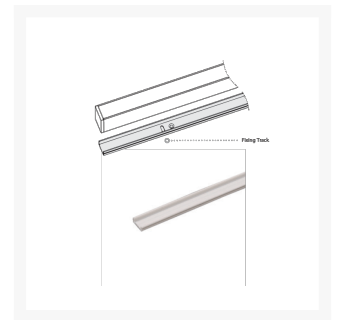

Right Line H Rigid LED Strip

From

£265.67

Excl. Tax: **£221.39**

Product Images

Short Description

Aluminium profile with LED module and hidden fixing track. Right Line H is available in 500mm or 1000mm lengths as standard although custom lengths are available on request.

- 18W/m LED module in either 3200°K or 4000°K
- Opal lens
- Supplied with fixing track for neat installation
- Interior application
- Dimmable

Description

RIGHT LINE H
art./ref. 8375

LED

625 LUMEN

200 LUX ad 1 m

120°-115°

ANGLE

0.5	1.58 1.75	800
1.0	3.15 3.49	200
1.5	4.73 5.24	89
2.0	6.30 6.98	50
2.5	7.88 8.73	32
3.0	9.45 10.48	22
distance (m)	cone diameter (m)	illuminance (lx)

Additional Information

Weight (kg)	0.200000
Manufacturer	Foresti & Suardi
Lens Type	Opal
Lens Angle	120°-115°
Depth (mm)	15.00
Width (mm)	9.50
Height (mm)	15.00
Wattage	18 W / Metre
Dimmer	Yes
LEDs Per Metre	280
CRI	>90
Cutting Intervals (mm)	25.00 (+15.00)
Lumens Per Watt (Lm)	34.72
Luminous Flux (lm/M)	625.00
Strip LED Type	Rigid Aluminium Profile

Product Options

Length (mm):	500.00
	1000.00
LED Colour:	White 3200°K
	White 4000°K