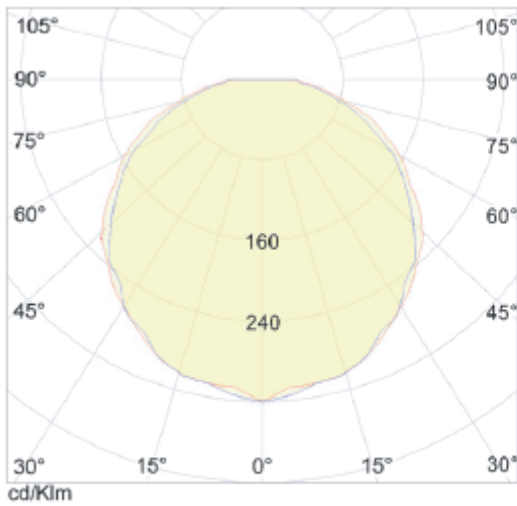

Right Line H Rigid LED Strip

From

£265.67

Excl. Tax: **£221.39**

Product Images

Short Description

Aluminium profile with LED module and hidden fixing track. Right Line H is available in 500mm or 1000mm lengths as standard although custom lengths are available on request.

- 18W/m LED module in either 3200°K or 4000°K
- Opal lens
- Supplied with fixing track for neat installation
- Interior application
- Dimmable

Description

RIGHT LINE H
art./ref. 8375

LED

625 LUMEN

200 LUX ad 1 m

120°-115°

ANGLE

0.5	1.58 1.75	800
1.0	3.15 3.49	200
1.5	4.73 5.24	89
2.0	6.30 6.98	50
2.5	7.88 8.73	32
3.0	9.45 10.48	22
distance (m)	cone diameter (m)	illuminance (lx)

Additional Information

Weight (kg)	0.200000
Manufacturer	Foresti & Suardi
Lens Type	Opal
Lens Angle	120°-115°
Depth (mm)	15.00
Width (mm)	9.50
Height (mm)	15.00
Wattage	18 W / Metre
Dimmer	Yes
LEDs Per Metre	280
CRI	>90
Cutting Intervals (mm)	25.00 (+15.00)
Lumens Per Watt (Lm)	34.72
Luminous Flux (lm/M)	625.00
Strip LED Type	Rigid Aluminium Profile

Product Options

Length (mm):	500.00
	1000.00
LED Colour:	White 3200°K
	White 4000°K