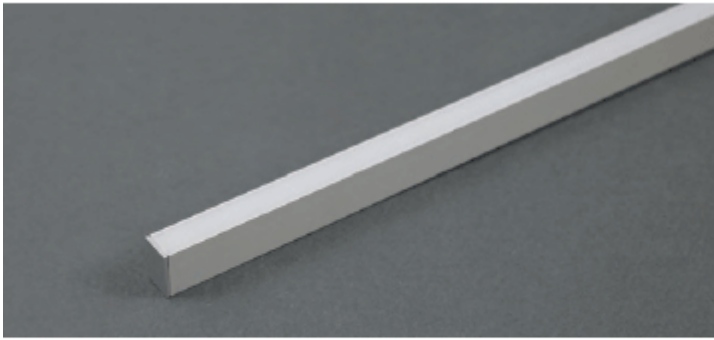

Right Line H Rigid LED Strip

From

£265.67

Excl. Tax: **£221.39**

Product Images

Short Description

Aluminium profile with LED module and hidden fixing track. Right Line H is available in 500mm or 1000mm lengths as standard although custom lengths are available on request.

- 18W/m LED module in either 3200°K or 4000°K
- Opal lens
- Supplied with fixing track for neat installation
- Interior application
- Dimmable

Description

RIGHT LINE H
art./ref. 8375

LED

625 LUMEN

200 LUX ad 1 m

120°-115°

ANGLE

0.5	1.58 1.75	800
1.0	3.15 3.49	200
1.5	4.73 5.24	89
2.0	6.30 6.98	50
2.5	7.88 8.73	32
3.0	9.45 10.48	22
distance (m)	cone diameter (m)	illuminance (lx)

Additional Information

Weight (kg)	0.200000
Manufacturer	Foresti & Suardi
Lens Type	Opal
Lens Angle	120°-115°
Depth (mm)	15.00
Width (mm)	9.50
Height (mm)	15.00
Wattage	18 W / Metre
Dimmer	Yes
LEDs Per Metre	280
CRI	>90
Cutting Intervals (mm)	25.00 (+15.00)
Lumens Per Watt (Lm)	34.72
Luminous Flux (lm/M)	625.00
Strip LED Type	Rigid Aluminium Profile

Product Options

Length (mm):	500.00
	1000.00
LED Colour:	White 3200°K
	White 4000°K