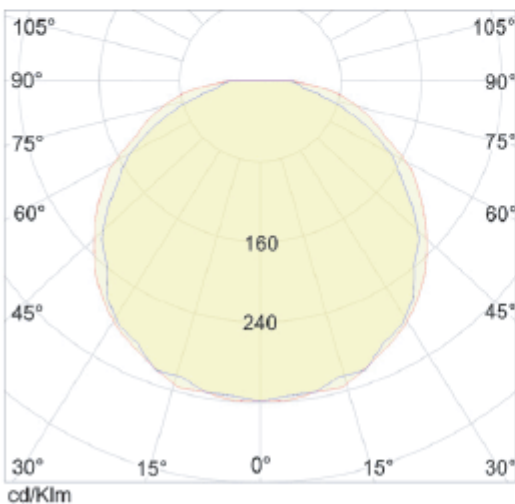

### LED

769 LUMEN

251 LUX ad 1 m

117°-119°

ANGLE

distance (m)	cone diameter (m)	illuminance (lx)
0.5	1.69 1.63	1005
1.0	3.38 3.26	251
1.5	5.07 4.90	112
2.0	6.76 6.53	63
2.5	8.45 8.16	40
3.0	10.15 9.79	28

## Additional Information

---

Weight (kg)	0.200000
Manufacturer	Foresti & Suardi
Light Element Type	SMD LED 13W/m
Lens Angle	117°-119°
Depth (mm)	15.00
Width (mm)	17.00
Height (mm)	15.00
Wattage	13 W / Metre
Input Voltage	24-28Vdc
IP Rating	IP20
Dimmer	Yes
LEDs Per Metre	175
CRI	>90
Cutting Intervals (mm)	38.60 (+20.00)
Lumens Per Watt (Lm)	59.15
Luminous Flux (lm/M)	769.00
Strip LED Type	Rigid Aluminium Profile

## Product Options

---

Length (mm):	500.00
	1000.00
LED Colour:	White 3200°K
	White 4000°K