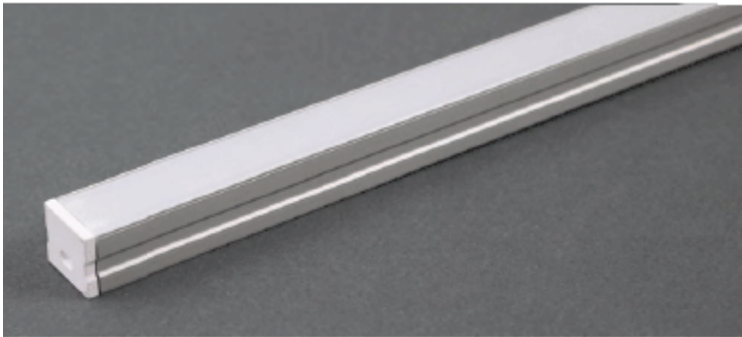

Short Description

Aluminium profile with LED module and hidden fixing track. Right Line I is available in 500mm or 1000mm lengths as standard although custom lengths are available on request.

- 13W/m LED module in either 3200°K or 4000°K
- Opal lens
- Interior application
- Dimmable

Description

RIGHT LINE I
art./ref. 8365

LED

769 LUMEN

251 LUX ad 1 m

117°-119°

ANGLE