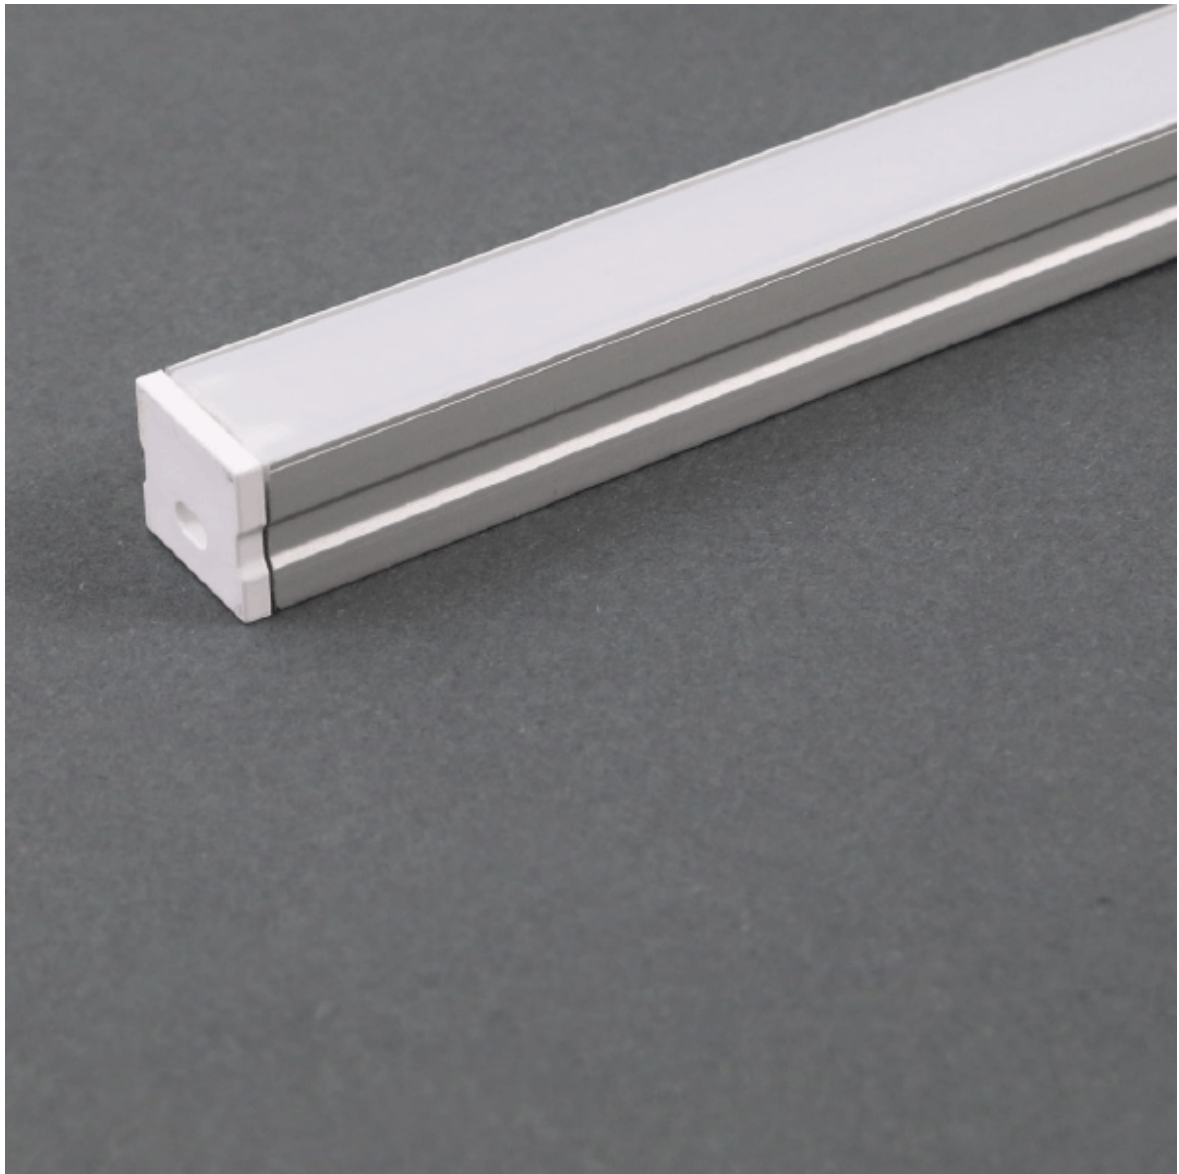

# Right Line I Rigid LED Strip

From  
**£73.39**

Excl. Tax: £61.16

## Short Description

Aluminium profile with LED module and hidden fixing track. Right Line I is available in 500mm or 1000mm lengths as standard although custom lengths are available on request.

- 13W/m LED module in either 3200°K or 4000°K
- Opal lens
- Interior application
- Dimmable

### LED

769 LUMEN

251 LUX ad 1 m

117°-119°

ANGLE

distance (m)	cone diameter (m)	illuminance (lx)
0.5	1.69 1.63	1005
1.0	3.38 3.26	251
1.5	5.07 4.90	112
2.0	6.76 6.53	63
2.5	8.45 8.16	40
3.0	10.15 9.79	28

## Product Options

---

Length (mm):	500.00
	1000.00
LED Colour:	White 3200°K
	White 4000°K