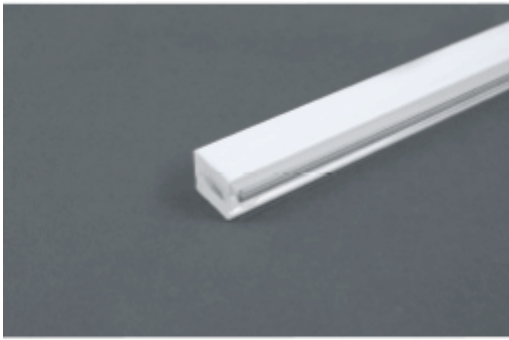

Description

LIGHT WALK
art./ref. 8430