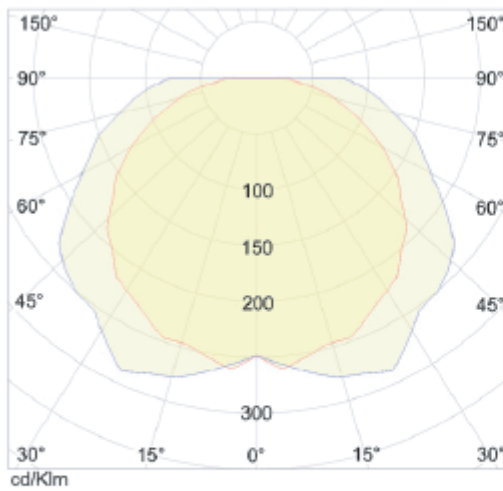

## LED

1012 LUMEN

251 LUX ad 1 m

121°-143°

ANGLE

distance (m)	cone diameter (m)	illuminance (lx)
0.5	2.97 1.77	1005
1.0	5.94 3.53	251
1.5	8.91 5.30	112
2.0	11.89 7.07	63
2.5	14.86 8.84	40
3.0	17.83 10.60	28

## Additional Information

---

Weight (kg)	0.400000
Manufacturer	Foresti & Suardi
Light Element Type	SMD LED 23W/m
Lens Angle	121°-143°
Depth (mm)	25.00
Width (mm)	30.00
Height (mm)	25.00
Wattage	23 W / Metre
Input Voltage	24Vdc
IP Rating	IP67
Dimmer	Yes
LEDs Per Metre	280
Cutting Intervals (mm)	25.00 (+25.00)
Lumens Per Watt (Lm)	44.00
Luminous Flux (lm/M)	2024.00
Strip LED Type	Rigid Techno-polymer Profile