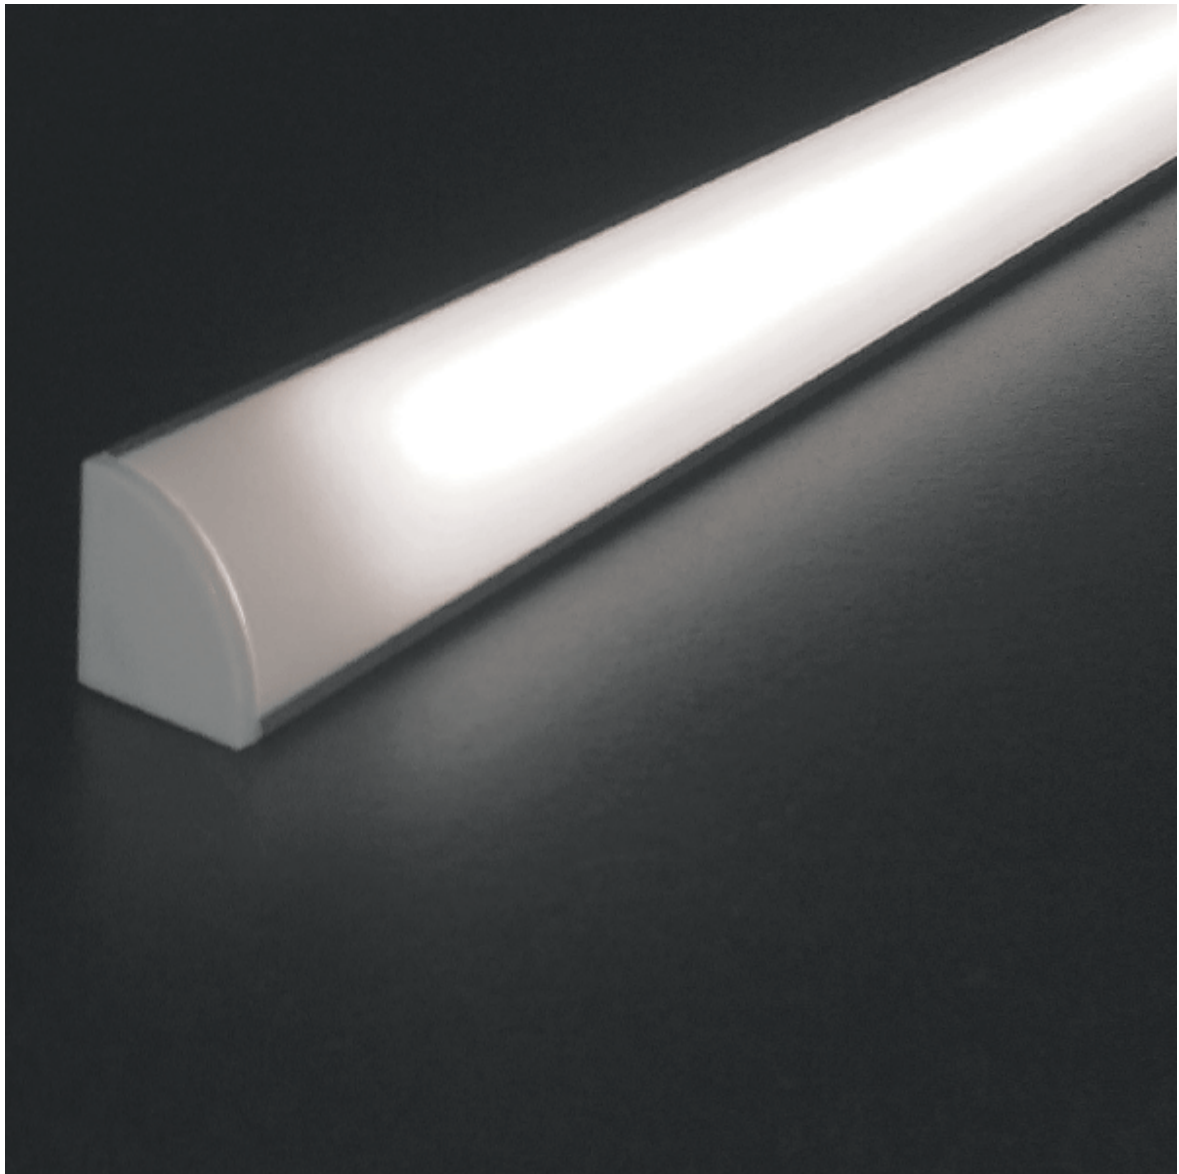

Right Line Corner Light Rigid LED Strip

From

£281.17

Excl. Tax: £234.31

Product Images

Short Description

Aluminium profile with LED module and triangular design for neat corner application. Corner Light is available in 500mm or 1000mm lengths as standard although custom lengths are available on request. This profile is ideal for application underneath cupboards or in similar applications where the light output is needed at 45°.

- 13W/m LED module in either 3200°K or 4000°K
- Opal lens
- Interior application
- Dimmable

Additional Information

Weight (kg)	0.200000
Manufacturer	Foresti & Suardi
Light Element Type	SMD LED 13W/m
Lens Angle	119°-125°
Width (mm)	16.00
Height (mm)	16.00
Wattage	13 W / Metre
Input Voltage	24Vdc
IP Rating	IP20
Dimmer	Yes
LEDs Per Metre	180
Cutting Intervals (mm)	38.60 (+4.00)
Lumens Per Watt (Lm)	77.00
Luminous Flux (lm/M)	1002.00
Strip LED Type	Rigid Aluminium Profile

Length (mm):	500.00
	1000.00
LED Colour:	White 3200°K
	White 4000°K

Product Options