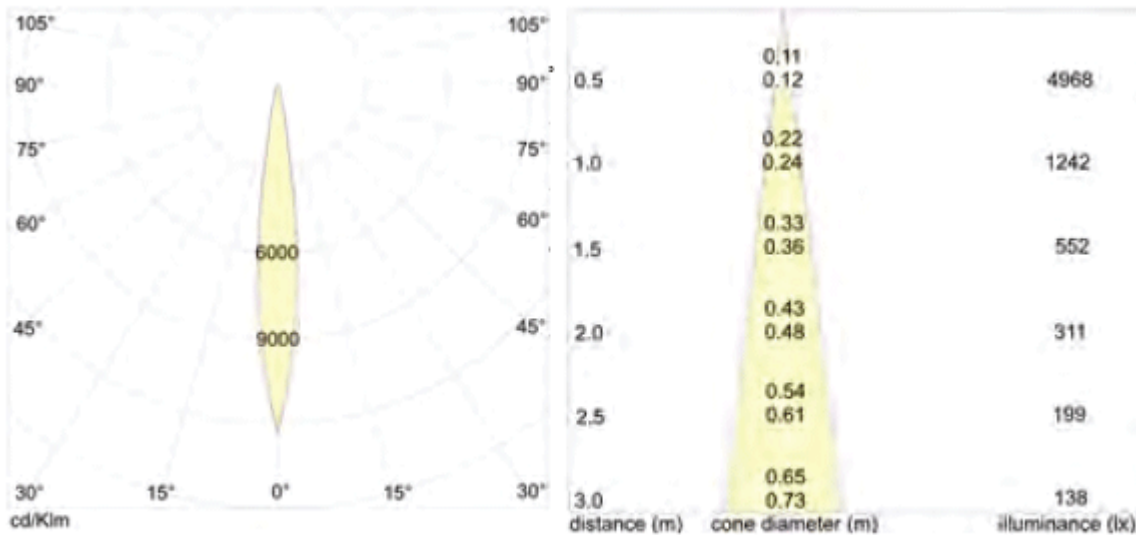

Description

VOLANS 40 TWIST
art./ref/ 7160-7160.50

POWER LED

101 L UMEN

1242 Lux ad 1 m

13° ANGLE

Weight (kg)	0.400000
Manufacturer	Foresti & Suardi
Installation	Surface Mounted
Light Element Type	Power LED
Rotation Angle	270°
Lens Angle	13°
Lux Level at 1 Metre	1242.00
Lumens	101.00
Wattage	2W
Input Voltage	10-30Vdc
IP Rating	IP20
Dimmer	Yes
Finish	Chrome