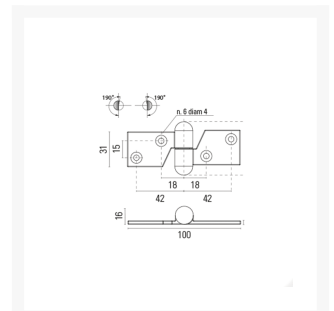

Lift Off Hinge

From
£13.43

Excl. Tax: £11.19

Product Images

A large rectangular area with a light gray border, containing the text "Image coming soon" centered in the middle.

Image coming soon

Short Description

Pressure die cast brass hinge.

Available in either a polished brass or chromed brass finish.

Left & right handed versions available.

Additional Information

Length (mm)	100
Max. Opening	190° + 190°
Leaf Thickness (mm)	4
Hub Diameter (mm)	16
Manufacturer	Foresti & Suardi
Weight (kg)	0.120000