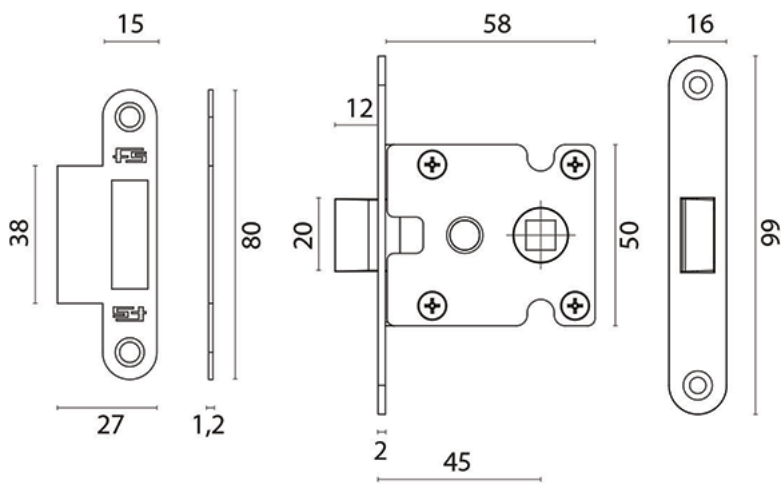

Mortise Lock Set - Privacy Function

£111.85

Excl. Tax: £93.21

Product Images

Short Description

This compact door lock set is sold as a complete kit including handles, lock, handle roses and privacy pin. The simple privacy pin mechanism is neatly incorporated into the handle roses and has an easy to use push/pull action. The latch is supplied complete with a matching striker plate. The latch also has a universal door handing design and can simply be inverted for left or right handed doors.

Description

Additional Information

Keeper Length (mm)	80.00
Keeper Width (mm)	15.00
Keeper Tongue Length (mm)	27.00
Lock Type	Mortise Lock
Spindle (mm)	8
Protrusion (mm)	46.00
Latch Length (mm)	58.00
Latch Height (mm)	50.00
Latch Width (mm)	14.00
Lock Backset (mm)	45.00
Face Plate Width (mm)	16.00
Face Plate Length (mm)	99.00
Handle Length (mm)	124.00
Max. Panel Thickness (mm)	40.00
Finish	Chrome
Manufacturer	Foresti & Suardi
Weight (kg)	0.450000