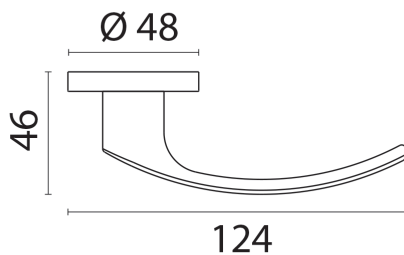

Mortise Lock Set - Privacy Function

£111.85

Excl. Tax: £93.21

Product Images

Short Description

This compact door lock set is sold as a complete kit including handles, lock, handle roses and privacy pin. The simple privacy pin mechanism is neatly incorporated into the handle roses and has an easy to use push/pull action. The latch is supplied complete with a matching striker plate. The latch also has a universal door handing design and can simply be inverted for left or right handed doors.

Description

Additional Information

Keeper Length (mm)	80.00
Keeper Width (mm)	15.00
Keeper Tongue Length (mm)	27.00
Lock Type	Mortise Lock
Spindle (mm)	8
Protrusion (mm)	46.00
Latch Length (mm)	58.00
Latch Height (mm)	50.00
Latch Width (mm)	14.00
Lock Backset (mm)	45.00
Face Plate Width (mm)	16.00
Face Plate Length (mm)	99.00
Handle Length (mm)	124.00
Max. Panel Thickness (mm)	40.00
Finish	Chrome
Manufacturer	Foresti & Suardi
Weight (kg)	0.450000