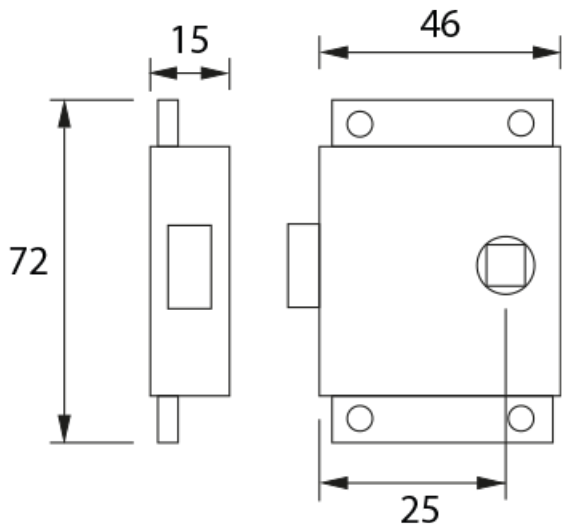

Rim Latch - Privacy Function

From

£47.75

Excl. Tax: £39.79

Product Images

Short Description

A marine-grade rim door latch with privacy function. This door latch is ideal for use as a simple latch but can also be used where a privacy function is required thanks to its pin activated handle block mechanism.

This latch is available in a brass or chrome plated finish and is supplied complete with a matching striker plate. The latch has a universal door handing design and can simply be inverted for left or right handed

doors.

The lock contains an internal handle righting spring which will help to return the door handle to a horizontal position after use.

Description

Additional Information

Lock Type	Rim Lock
Spindle (mm)	8
Latch Length (mm)	46.00
Latch Height (mm)	72.00
Latch Width (mm)	15.00
Lock Backset (mm)	25.00
Manufacturer	Razeto & Casareto
Weight (kg)	0.150000