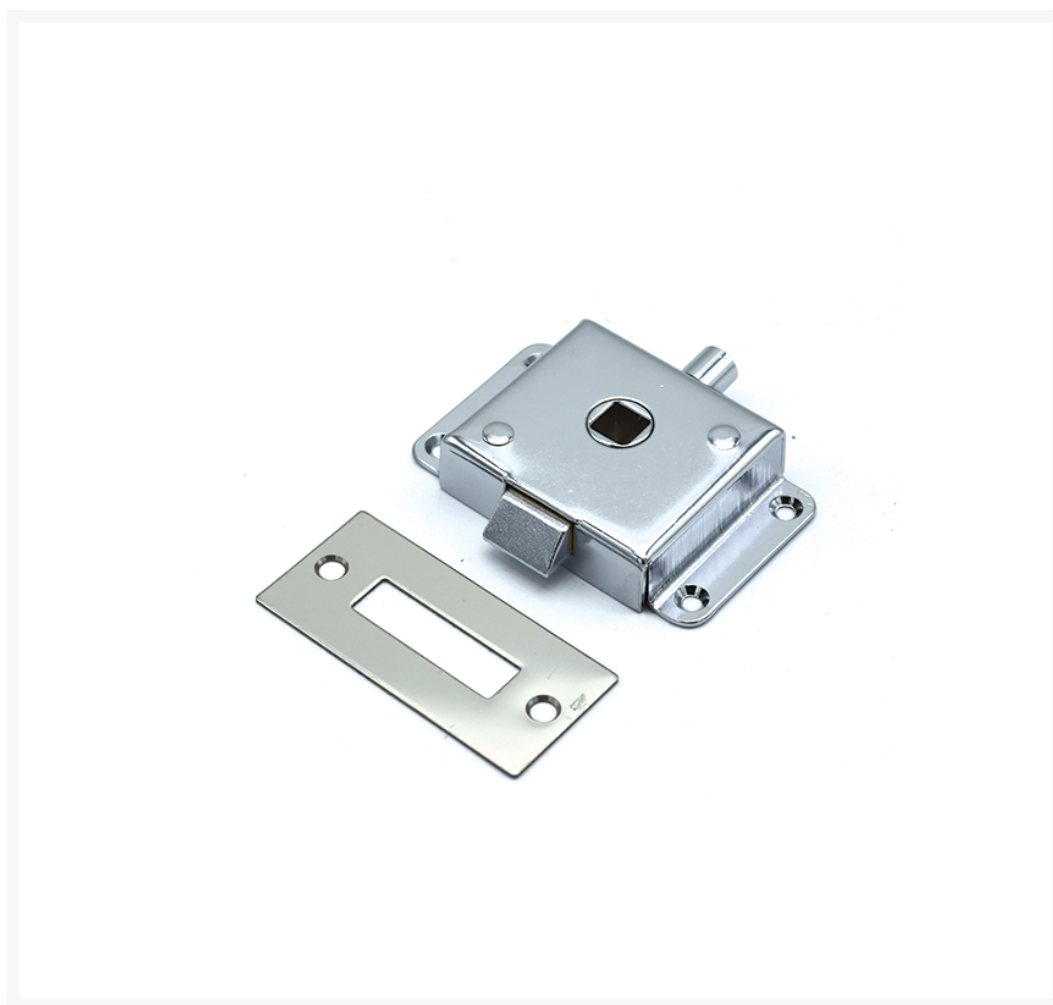

Rim Latch - Privacy Function

From

£47.75

Excl. Tax: £39.79

Product Images

Short Description

A marine-grade rim door latch with privacy function. This door latch is ideal for use as a simple latch but can also be used where a privacy function is required thanks to its pin activated handle block mechanism.

This latch is available in a brass or chrome plated finish and is supplied complete with a matching striker plate. The latch has a universal door handing design and can simply be inverted for left or right handed

doors.

The lock contains an internal handle righting spring which will help to return the door handle to a horizontal position after use.

Description

Additional Information

Lock Type	Rim Lock
Spindle (mm)	8
Latch Length (mm)	46.00
Latch Height (mm)	72.00
Latch Width (mm)	15.00
Lock Backset (mm)	25.00
Manufacturer	Razeto & Casareto
Weight (kg)	0.150000