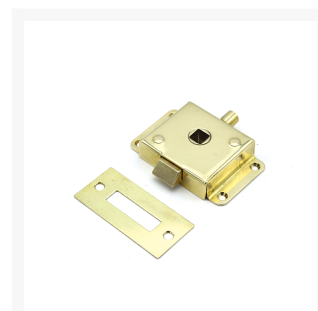

Rim Latch - Privacy Function

From

£47.75

Excl. Tax: £39.79

Product Images

Short Description

A marine-grade rim door latch with privacy function. This door latch is ideal for use as a simple latch but can also be used where a privacy function is required thanks to its pin activated handle block mechanism.

This latch is available in a brass or chrome plated finish and is supplied complete with a matching striker plate. The latch has a universal door handing design and can simply be inverted for left or right handed

doors.

The lock contains an internal handle righting spring which will help to return the door handle to a horizontal position after use.

Description

Additional Information

Lock Type	Rim Lock
Spindle (mm)	8
Latch Length (mm)	46.00
Latch Height (mm)	72.00
Latch Width (mm)	15.00
Lock Backset (mm)	25.00
Manufacturer	Razeto & Casareto
Weight (kg)	0.150000