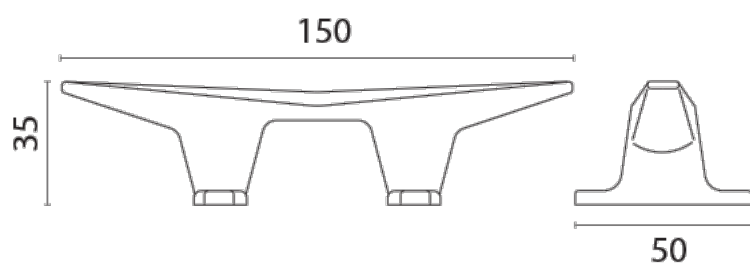

Inclined Cleat - 150mm

From
£21.14

Excl. Tax: £17.62

Product Images

Short Description

Pressure die cast brass inclined deck cleat in a polished brass or chrome plated finish. Not supplied with fixings.

Description

Additional Information

Length (mm)	150
Height (mm)	35
Width (mm)	50
Manufacturer	Foresti & Suardi
Weight (kg)	0.500000

Product Options

Finish:

Chrome

Brass