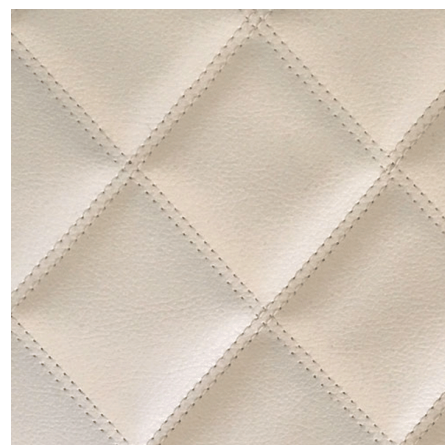

Stitching

Product Images

Short Description

Many of our fabrics and vinyls are available with pre-stitched patterns. Rolls of material can be supplied with quilted patterns, removing the time consuming and pain staking process of hand stitching the fabric. A number of standard stitching designs are available which can be applied on request to the vast majority of our materials. In addition, a pre-selected range of vinyl is available off-the-shelf in a selection of colours and quilting designs.

Thanks to modern advances in vinyl production, large amounts of material can now be quilted by machine, as opposed to by hand, which offers a level of accuracy of finish which is second to none.

Our *Oasi* fabric is available from stock in three standard stitch patterns in *4001 Bianco* (white) and *4018 Beige*. These two vinyls in the various stitch patterns and colour combinations is available to buy in cut lengths. Other fabrics can be stitched upon request however they will be subject to a **minimum order quantity of 60 metres**.

Stock Colour Chart

Oasi 4001

Oasi 4018

Standard Quilt Patterns

Available in cut lengths in *Oasi 4001* or *Oasi 4018*. Other vinyls subject to a minimum order quantity of 60 metres.

Design G

Design C

Design H