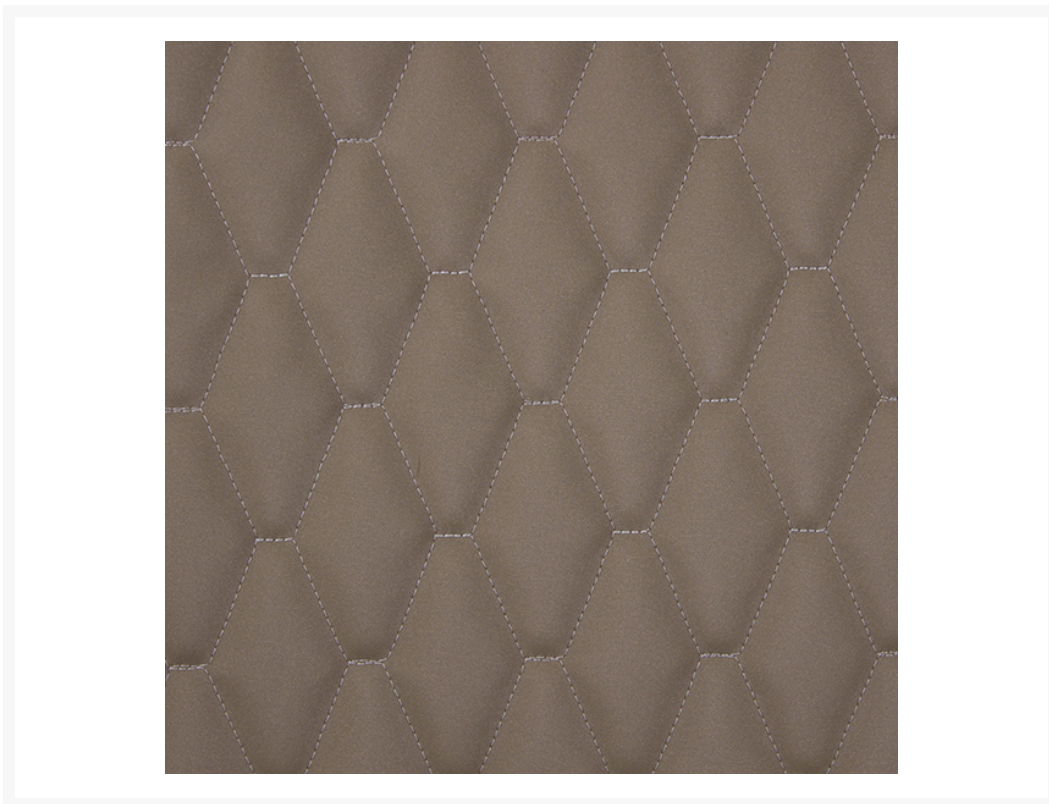

Stitching

Product Images

Short Description

Many of our fabrics and vinyls are available with pre-stitched patterns. Rolls of material can be supplied with quilted patterns, removing the time consuming and pain staking process of hand stitching the fabric. A number of standard stitching designs are available which can be applied on request to the vast majority of our materials. In addition, a pre-selected range of vinyl is available off-the-shelf in a selection of colours and quilting designs.

- Pre-stitching/quilting is available on all of our vinyls
- A fast, efficient and cost effective way of achieving a quilted finish on any upholstery
- Available in a number of different patterns
- Pre-stitched fabric available ex-stock in two different colours - *Oasi Vinyl*
- Minimum quantities will apply for other vinyls

Thanks to modern advances in vinyl production, large amounts of material can now be quilted by machine, as opposed to by hand, which offers a level of accuracy of finish which is second to none.

Our *Oasi* fabric is available from stock in three standard stitch patterns in *4001 Bianco* (white) and *4018 Beige*. These two vinyls in the various stitch patterns and colour combinations is available to buy in cut lengths. Other fabrics can be stitched upon request however they will be subject to a **minimum order quantity of 60 metres**.

Stock Colour Chart

Oasi 4001

Oasi 4018

Standard Quilt Patterns

Available in cut lengths in *Oasi 4001* or *Oasi 4018*. Other vinyls subject to a minimum order quantity of 60 metres.

Design G

Design C

Design H