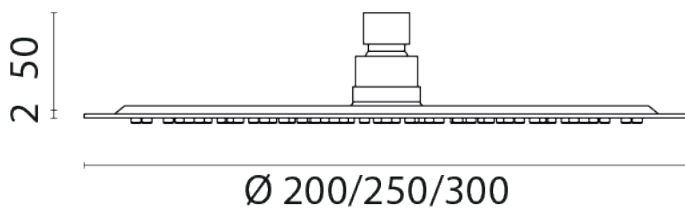

Short Description

A round stainless steel shower head on an adjustable knuckle joint connection. This 316 grade stainless steel shower head is available in 3 different sizes and is supplied in a polished finish.

- Polished 316 stainless steel
- Adjustable knuckle with 1/2" BSP female connection
- Available in three sizes

Description