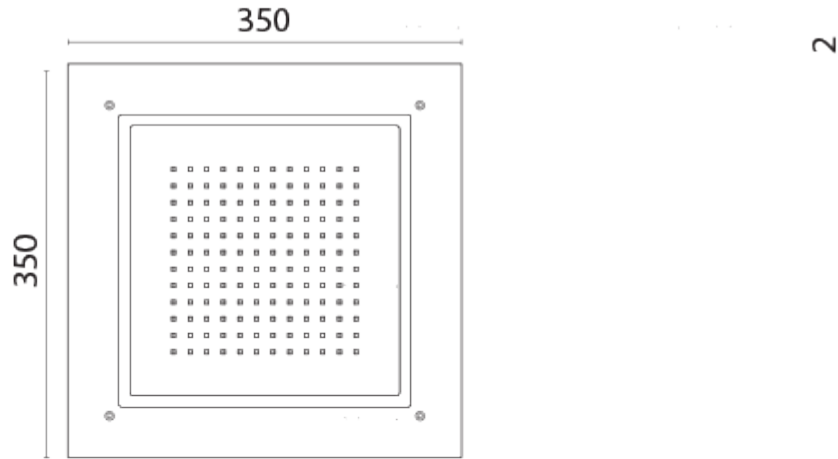

Description

Product Drawing

The shower is available in two variants, surface mounted and recessed. In both cases, the shower is fixed in place with 4x screws.

4171 - recessed

4170 - surface mounted

RGB Control