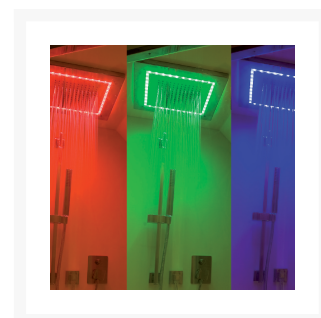

LED Drench Shower - Stainless Steel

From

£511.48

Excl. Tax: £426.23

Product Images

Short Description

The *Shower Power* stainless steel shower head incorporates an LED lighting system in either white or RGB colour change. In addition, the shower head can be supplied with either a recessed or surface mounted fixing method. The shower is secured in place with 4x 316 grade stainless steel screws.

Shower Power RGB is supplied complete with the 6015 RGB control unit. This requires an input of 24Vdc and offers simple control of the colours produced. Separate switching is required to control the RGB ECU (not supplied).

- 316 grade stainless steel shower head
- Integrated LED in either static white or RGB colour change

- Recessed or surface mounted models available
- 24Vdc input (driver required for mains voltage application)

Product Options

LED Colour:	White 5000°K
	RGB Colour Change
Version:	Recessed
	Surface Mounted