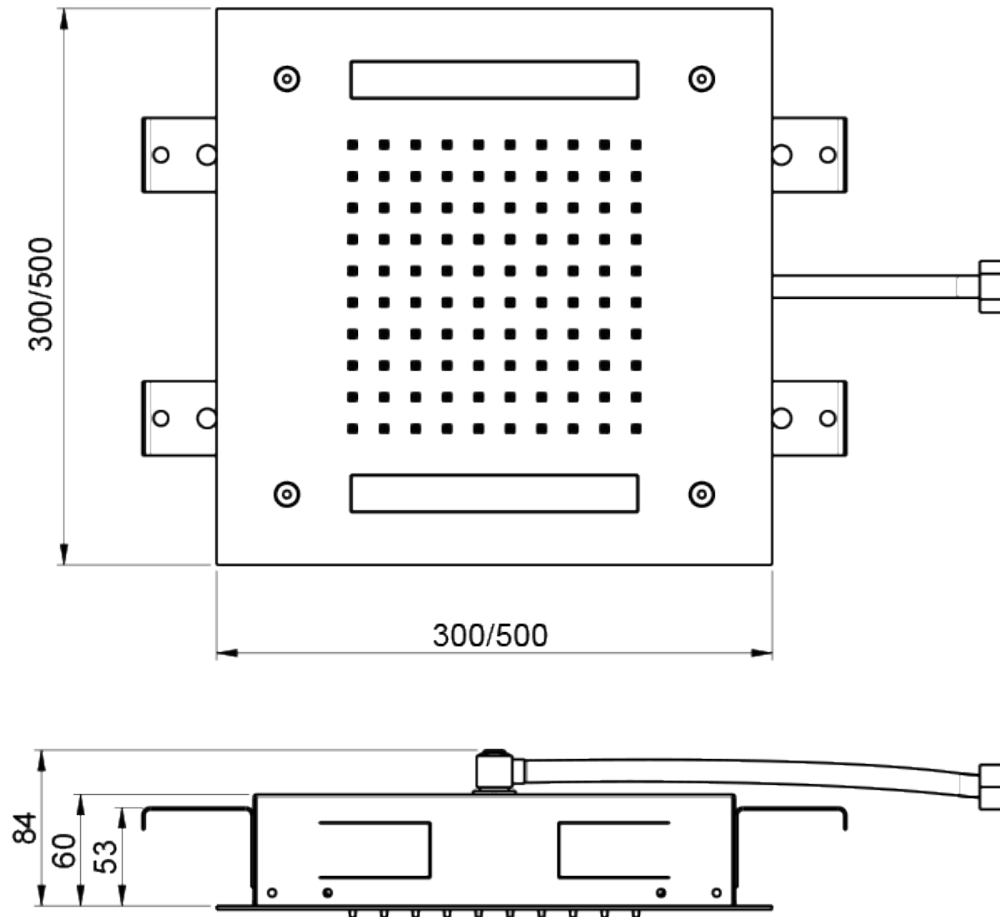

Description

Drawing

Water Flow

(Based on 300 x 300mm shower)