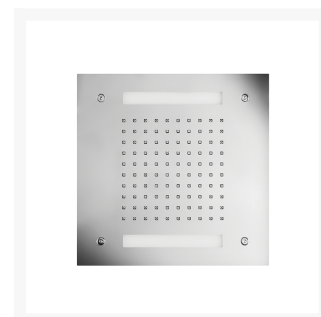

LED Drench Shower - Stainless Steel

From

£2,152.20

Excl. Tax: £1,793.50

Product Images

Short Description

A recessed 316 grade stainless steel shower with incorporated LED lighting. This drench shower head is a market leading LED illuminated unit. Constructed entirely from marine-grade stainless steel and featuring the latest dot-free LED lighting modules, the shower is a high end product that suits a varied range of projects, from a private residential solution through to spa or yacht application. The shower is also suitable for exterior use.

This shower model is available in two different sizes and with a choice of either white or RGB colour change LED illumination. The shower is sold complete with an IP67 power supply for mains voltage application.

Additional Information

Input Voltage	12Vdc
Wattage	5W
Wall Mounted	No
Hose Connection	1/2" BSP Female
Weight (kg)	4.500000
Finish	316 Stainless Steel

Product Options

LED Colour:

White 2700°K

RGB Colour Change

Size:

500mm x 500mm