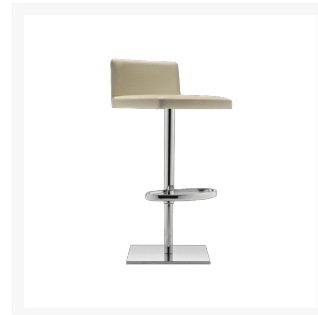

Bella GP Height Adjustable Bar Stool

Product Images

Short Description

Bella GP Bar Stool by Frag Srl

The Bella chair collection exemplifies the ideal fusion of beauty and comfort in leather-upholstered seating. Distinguished by its sleek lines and minimalist design, this collection exudes timeless charm.

The Bella GP is a height-adjustable stool featuring a pneumatic lever and is available in polished, matte, or painted chrome finishes. The padded backrest and seat can be upholstered in a variety of leathers or fabrics from the Frag collection. This bar stool is a free-standing unit and is suitable for interior use only.

A Variety of Finishes and Upholstery for Every Taste

Frag Srl offers an extensive collection of furniture, including chairs, bar stools, armchairs, sofas, desks, and tables. Each piece is available in a wide variety of finishes and upholstery options, such as leather, saddle leather, fabrics, steel, and wood. This diversity means we can cater to various tastes and styles, ensuring every customer finds the perfect piece to complement their space.

Additional Information

Width (mm)	430.00
Depth (mm)	450.00
Seat Height (mm)	570.00 - 780.00
Finish	Chrome
Manufacturer	Frag
Weight (kg)	19.400000