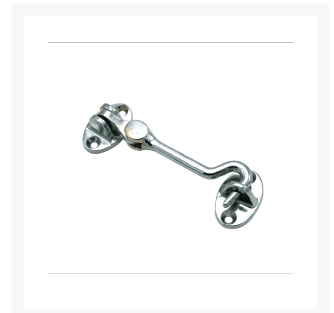

Heavy Duty Cabin Hook

From
£46.55

Excl. Tax: **£38.79**

Product Images

Short Description

Pressure die cast brass heavy duty cabin hook. Chromed brass finish.

Three different lengths of hook available.

Please note fittings are not included.

Additional Information

Finish	Chrome
Manufacturer	Foresti & Suardi
Weight (kg)	0.160000

Product Options

Size:	100.00mm
	130.00mm
	160.00mm