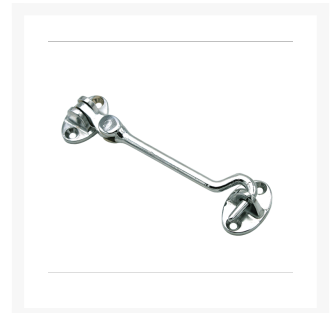

Heavy Duty Cabin Hook

From
£46.55

Excl. Tax: **£38.79**

Product Images

Short Description

Pressure die cast brass heavy duty cabin hook. Chromed brass finish.

Three different lengths of hook available.

Please note fittings are not included.

Additional Information

Finish	Chrome
Manufacturer	Foresti & Suardi
Weight (kg)	0.160000

Product Options

Size:	100.00mm
	130.00mm
	160.00mm