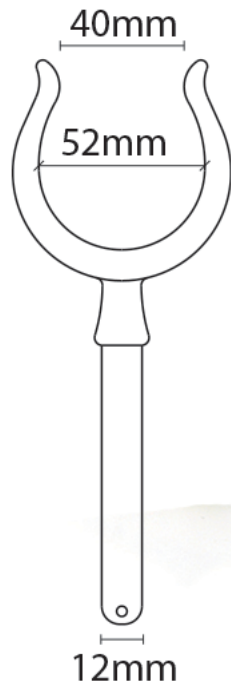

Rowlock

From

£10.36

Excl. Tax: **£8.63**

Product Images

Short Description

Pressure die cast brass rowlock available in a brass and chrome plated finish.

Description

Additional Information

Manufacturer	Foresti & Suardi
Weight (kg)	0.170000
Opening Width (mm)	40.00
Inner Width (mm)	52.00

Product Options

Finish:	Chrome
	Brass