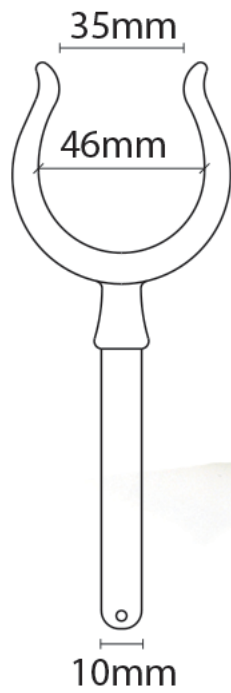

Rowlock

From

£9.82

Excl. Tax: **£8.18**

Product Images

Short Description

Pressure die cast brass rowlock available in brass and chrome plated finish.

Description

Additional Information

| | |
|--------------------|------------------|
| Manufacturer | Foresti & Suardi |
| Weight (kg) | 0.150000 |
| Opening Width (mm) | 35.00 |
| Inner Width (mm) | 46.00 |

Product Options