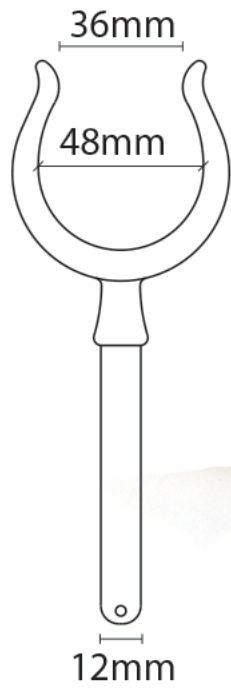

Rowlock

From

£9.28

Excl. Tax: **£7.73**

Product Images

Short Description

Pressure die cast brass rowlock available in brass and chrome plated finish.

Description

Additional Information

Manufacturer	Foresti & Suardi
Weight (kg)	0.150000
Opening Width (mm)	36.00
Inner Width (mm)	48.00

Product Options

Finish:	Chrome
	Brass