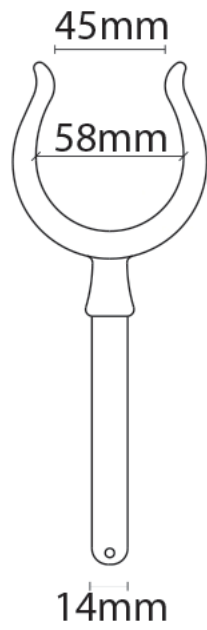

Rowlock

From
£15.74

Excl. Tax: £13.12

Product Images

Short Description

Pressure die cast brass rowlock available in a brass and chrome plated finish.

Description

Additional Information

Manufacturer	Foresti & Suardi
Weight (kg)	0.270000
Opening Width (mm)	45.00
Inner Width (mm)	58.00

Product Options

Finish:	Chrome
	Brass