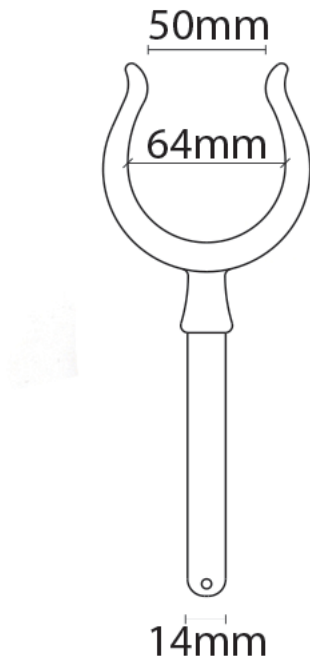

Rowlock

From
£21.79

Excl. Tax: £18.16

Product Images

Short Description

Pressure die cast brass rowlock available in brass and chrome plated finish.

Description

Additional Information

Manufacturer	Foresti & Suardi
Weight (kg)	0.360000
Opening Width (mm)	50.00
Inner Width (mm)	64.00

Product Options

Finish:	Chrome
	Brass