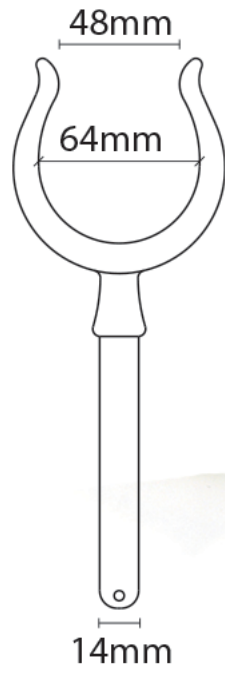

Rowlock

From

£26.41

Excl. Tax: **£22.01**

Product Images

Short Description

Pressure die cast brass rowlock available in brass and chrome plated finish.

Description

Additional Information

Manufacturer	Foresti & Suardi
Weight (kg)	0.360000
Opening Width (mm)	48
Inner Width (mm)	64

Product Options

Finish:	Chrome
	Brass