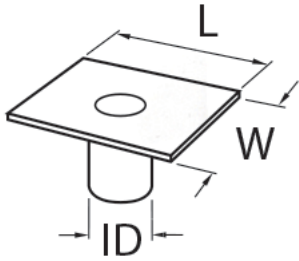

Rowlock Socket

From

£5.60

Excl. Tax: **£4.67**

Product Images

Short Description

Pressure die cast brass rowlock socket available in brass and chrome plated finish.

Sold in three different sizes.

Description

L - Length
 W - Width
 ID - Internal Diameter

Product Code	Length (mm)	Width (mm)	Internal Diameter (mm)
28A	60	35	14
28B	60	23	12
28C	50	30	10

Additional Information

Manufacturer	Foresti & Suardi
--------------	------------------

Product Options

Finish:	Chrome
	Brass
Internal Diameter (mm):	10
	12
	14