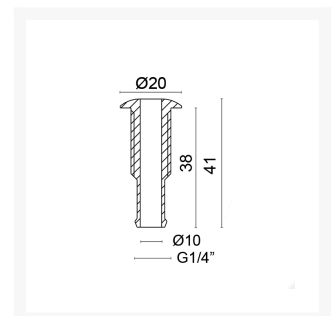

## Short Description

A pressure die cast brass recessed drain fitting, available in brass and a chrome plated brass finish.

## Additional Information

Length (mm)	41.00
Diameter (mm)	20.00
Manufacturer	Foresti & Suardi
Weight (kg)	0.030000