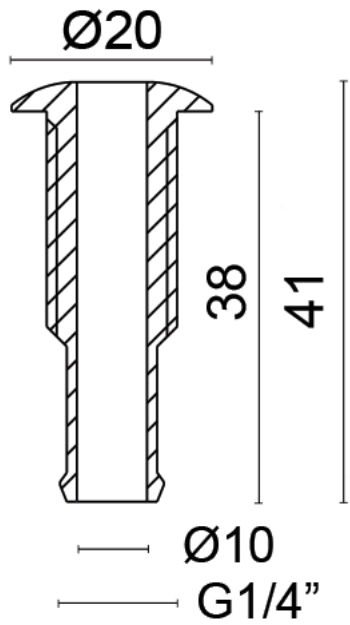

## Short Description

A pressure die cast brass recessed drain fitting, available in brass and a chrome plated brass finish.

## Additional Information

Length (mm)	41.00
Diameter (mm)	20.00
Manufacturer	Foresti & Suardi
Weight (kg)	0.030000