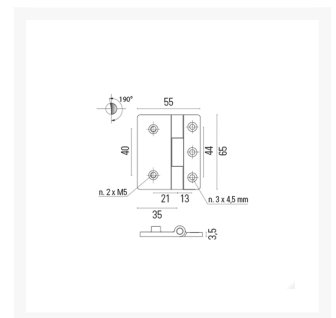

Flush Hinge

From
£12.19

Excl. Tax: £10.16

Product Images

Short Description

Pressure die cast brass hinge.

Available in either a polished brass or chromed brass finish.

Stud fixing via M4 bolts (not supplied)