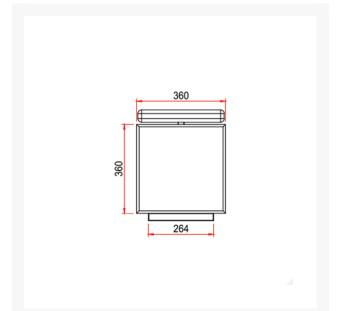

Stainless Steel Bar Stool

£2,186.54

Excl. Tax: £1,822.12

Product Images

Short Description

Mirror Polished Stainless Steel Bar Stool with 360° Swivel

The 20BS102SS is crafted from high-quality 316 grade stainless steel with a mirror-polished finish. This sleek and modern stool features a 360° swivel mechanism, allowing for smooth and easy movement. The self-return feature ensures the seat always returns to its original position, while the integrated footrest provides

Additional Information

Height (mm)	1070
Width (mm)	360
Depth (mm)	440
Seat Height (mm)	770.40
Finish	316 Stainless Steel
Manufacturer	Atep
Weight (kg)	16.000000