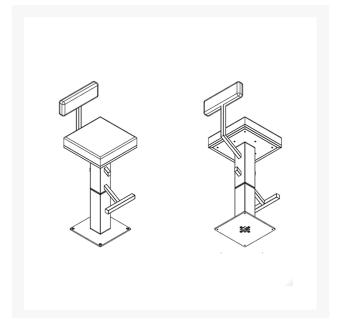

Stainless Steel Bar Stool

£2,186.54

Excl. Tax: £1,822.12

Product Images

Short Description

Mirror Polished Stainless Steel Bar Stool with 360° Swivel

The 20BS102SS is crafted from high-quality 316 grade stainless steel with a mirror-polished finish. This sleek and modern stool features a 360° swivel mechanism, allowing for smooth and easy movement. The self-return feature ensures the seat always returns to its original position, while the integrated footrest provides

added comfort.

The square pedestal base adds stability and a contemporary touch to any setting. Ideal for both residential and commercial environments, this bar stool combines durability and style for a sophisticated seating solution.

Additional Information

Height (mm)	1070
Width (mm)	360
Depth (mm)	440
Seat Height (mm)	770.40
Finish	316 Stainless Steel
Manufacturer	Atep
Weight (kg)	16.000000