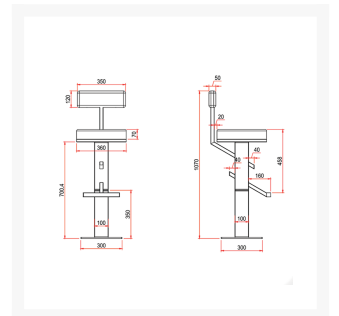

Stainless Steel Bar Stool

£2,186.54

Excl. Tax: £1,822.12

Product Images

Short Description

Mirror Polished Stainless Steel Bar Stool with 360° Swivel

The 20BS102SS is crafted from high-quality 316 grade stainless steel with a mirror-polished finish. This sleek and modern stool features a 360° swivel mechanism, allowing for smooth and easy movement. The self-return feature ensures the seat always returns to its original position, while the integrated footrest provides

Additional Information

Height (mm)	1070
Width (mm)	360
Depth (mm)	440
Seat Height (mm)	770.40
Finish	316 Stainless Steel
Manufacturer	Atep
Weight (kg)	16.000000