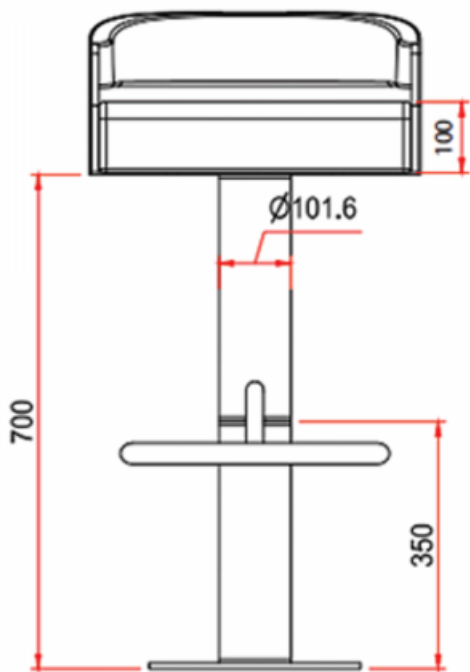

## Short Description

---

This bar stool has been specifically developed for the most discerning of customers. The mirror polished 316-grade stainless steel construction combined with the auto-return swivel mechanism and elegant curved backrest set this stool apart from the rest. The bar stool is secured to the ground with hidden stud fixings as standard but alternative fixing methods can be provided.

The price shown is for the bar stool upholstered in standard white vinyl. Other materials and colours are available on request.

- Made from mirror polished 316 grade stainless steel
- Features 360° swivel
- Seat always returns to original position with self-return mechanism
- Incorporated foot rest
- Cylindrical pedestal design

## Additional Information

---

Height (mm)	929
Width (mm)	470
Depth (mm)	472
Seat Height (mm)	800
Finish	316 Stainless Steel
Manufacturer	Atep
Weight (kg)	20.000000