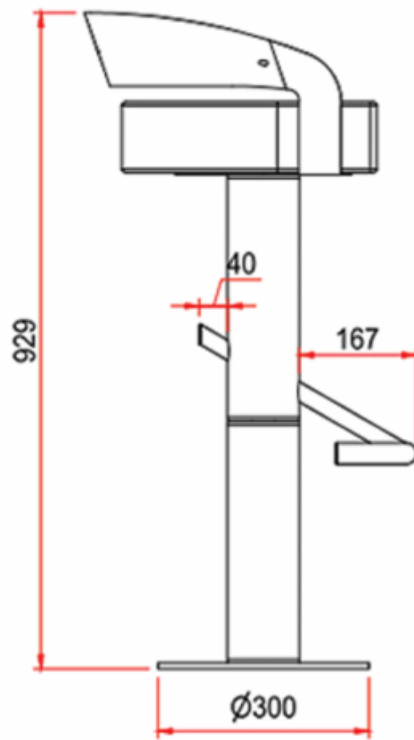

## Short Description

---

This bar stool has been specifically developed for the most discerning of customers. The mirror polished 316-grade stainless steel construction combined with the auto-return swivel mechanism and elegant curved backrest set this stool apart from the rest. The bar stool is secured to the ground with hidden stud fixings as standard but alternative fixing methods can be provided.

The price shown is for the bar stool upholstered in standard white vinyl. Other materials and colours are available on request.

- Made from mirror polished 316 grade stainless steel
- Features 360° swivel
- Seat always returns to original position with self-return mechanism
- Incorporated foot rest
- Cylindrical pedestal design

## Additional Information

---

Height (mm)	929
Width (mm)	470
Depth (mm)	472
Seat Height (mm)	800
Finish	316 Stainless Steel
Manufacturer	Atep
Weight (kg)	20.000000