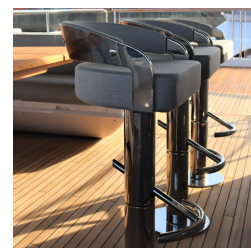

## Short Description

---

This bar stool has been specifically developed for the most discerning of customers. The mirror polished 316-grade stainless steel construction combined with the auto-return swivel mechanism and elegant curved backrest set this stool apart from the rest. The bar stool is secured to the ground with hidden stud fixings as standard but alternative fixing methods can be provided.

The price shown is for the bar stool upholstered in standard white vinyl. Other materials and colours are available on request.

- Made from mirror polished 316 grade stainless steel
- Features 360° swivel
- Seat always returns to original position with self-return mechanism
- Incorporated foot rest
- Cylindrical pedestal design