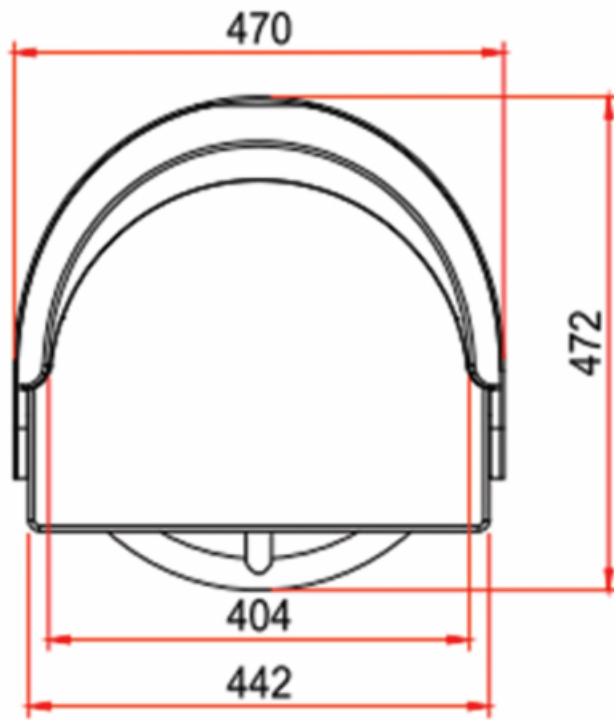

## Short Description

---

This bar stool has been specifically developed for the most discerning of customers. The mirror polished 316-grade stainless steel construction combined with the auto-return swivel mechanism and elegant curved backrest set this stool apart from the rest. The bar stool is secured to the ground with hidden stud fixings as standard but alternative fixing methods can be provided.

The price shown is for the bar stool upholstered in standard white vinyl. Other materials and colours are available on request.

- Made from mirror polished 316 grade stainless steel
- Features 360° swivel
- Seat always returns to original position with self-return mechanism
- Incorporated foot rest
- Cylindrical pedestal design

## Additional Information

---

Height (mm)	929
Width (mm)	470
Depth (mm)	472
Seat Height (mm)	800
Finish	316 Stainless Steel
Manufacturer	Atep
Weight (kg)	20.000000