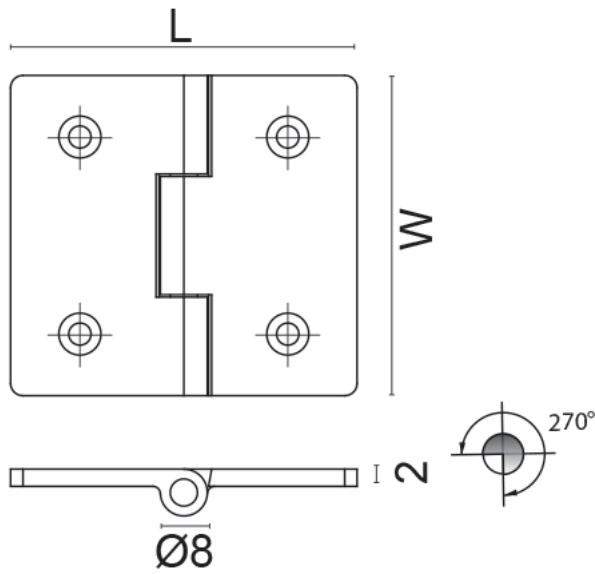

## Short Description

A back flap hinge in a 304 grade stainless steel, available in three sizes.

## Description

Product Code	Length (mm)	Width (mm)
38821 (Large)	40.00	100.00
38822 (Medium)	30.00	90.00
38823 (Small)	20.00	80.00

## Additional Information

Leaf Thickness (mm)	2.0
Hub Diameter (mm)	8
Manufacturer	Foresti & Suardi
Weight (kg)	0.050000