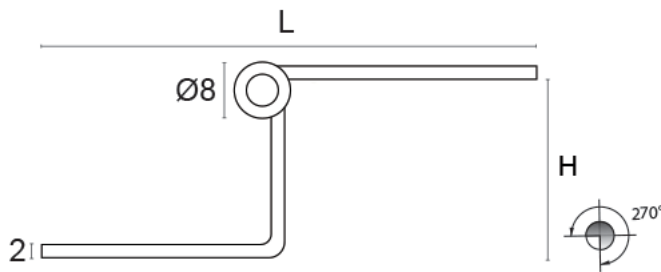

Cranked Hinges

From
£20.48

Excl. Tax: £17.07

Product Images

Short Description

A 304 grade stainless steel cranked hinge available in two different sizes.

Description

Product Code	Length (mm)	Height (mm)
40031	60.00	15.00
40032	60.00	25.00

Additional Information

Finish	304 Stainless Steel
Leaf Thickness (mm)	2.0
Hub Diameter (mm)	8
Manufacturer	Razeto & Casareto
Weight (kg)	0.030000

Product Options

Height (mm):	15.00
	25.00