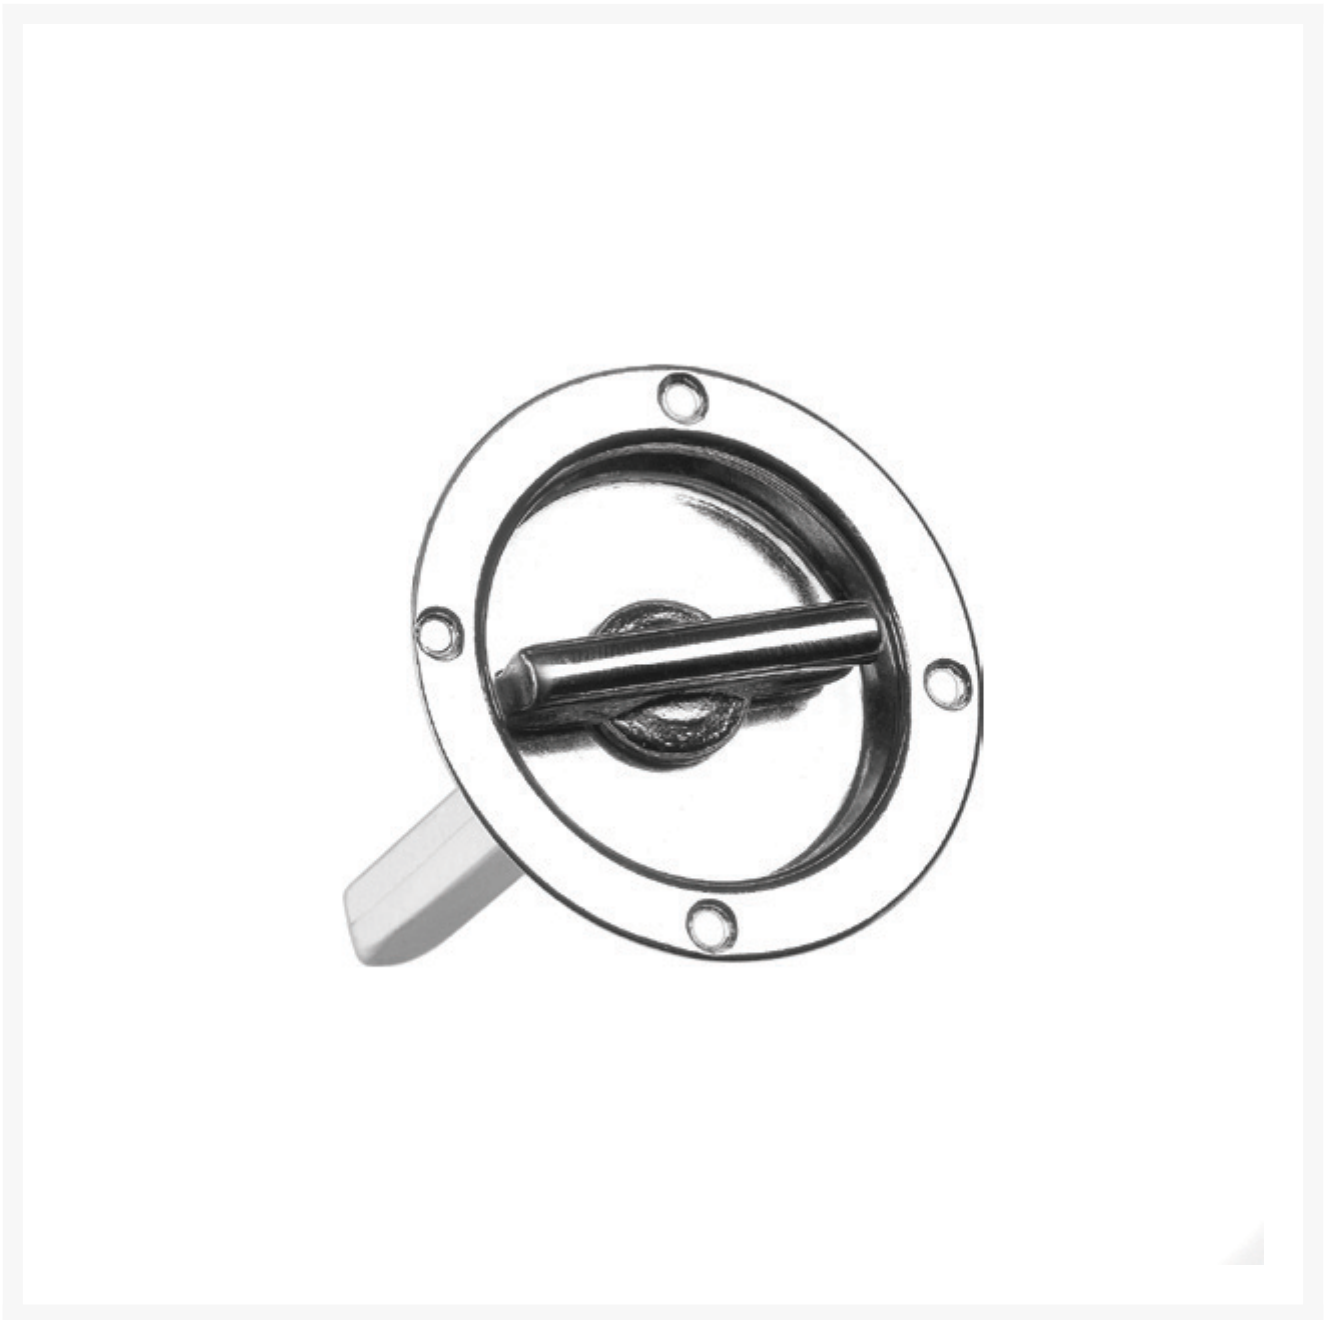

## Product Images

## Short Description

---

A pressure die cast brass flush round handle, available in a polished brass and a chrome plated finish.

## Additional Information

---

Spindle (mm)	8
Manufacturer	Razeto & Casareto
Weight (kg)	0.070000