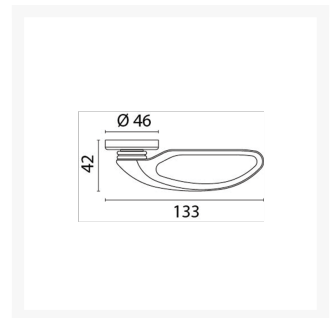

Door Handle - Chrome

£86.83

Excl. Tax: £72.36

Product Images

Short Description

Pair of solid brass door handles with roses and spindle.

- Supplied complete with a nylon spring-loaded securing rose for self-righting of handles.
- Handles feature concealed fixings.
- Available in a chromed brass finish.