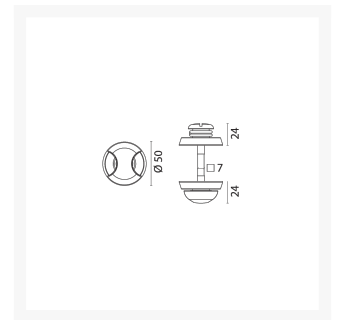

Bathroom Privacy Snib Lock - Chrome

£48.54

Excl. Tax: £40.45

Product Images

Short Description

Solid brass bathroom privacy lock in chromed brass finish.

Snib locks enable bathroom doors to be locked from the inside but, in case of an emergency, access can be gained from the outside using a screwdriver or coin.

Other finishes available on request, a minimum order quantity may apply.

Additional Information

Base Diameter (mm)	50
Spindle (mm)	7
Protrusion (mm)	24
Finish	Chrome
Manufacturer	Foresti & Suardi
Weight (kg)	0.240000