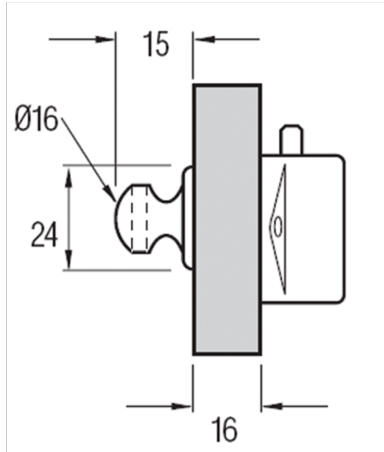

Mini Push Button Latch

From
£11.98

Excl. Tax: £9.98

Product Images

Image coming soon

Short Description

Solid brass knob and ferrule (push button).

- Supplied complete with small mechanism.
- Mechanism available in brown or white.
- Available in polished brass, chromed brass and satin chrome finish.

Other finishes available on request, a minimum order quantity may apply.

Additional Information

Base Diameter (mm)	24
Protrusion (mm)	15
Handle Width (mm)	16.00 Ø
Max. Panel Thickness (mm)	16
Manufacturer	Foresti & Suardi
Weight (kg)	0.050000