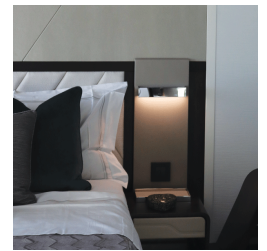

Keid Wall Light

From

£282.89

Excl. Tax: £235.74

Product Images

Short Description

The Keid interior wall light is a beautifully crafted contemporary luminaire with a soft wall washing lighting effect. The simple rectangular form is constructed entirely from brass and is offered in a chrome plated finish.

Keid is available in different colour temperatures and is compatible with our 6018 dimmer.

Additional Information

Weight (kg)	0.840000
Manufacturer	Foresti & Suardi
Installation	Surface Mounted
Light Element Type	Power LED
Wattage	5W
Input Voltage	24-28Vdc
IP Rating	IP20
Dimmer	Yes
Finish	Chrome

Product Options

LED Colour:	White 2700°K
	White 3200°K
	White 4000°K