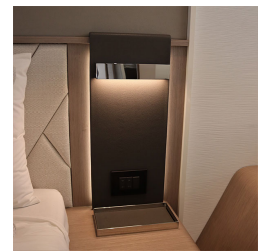

Keid Wall Light

From

£282.89

Excl. Tax: £235.74

Product Images

Short Description

The Keid interior wall light is a beautifully crafted contemporary luminaire with a soft wall washing lighting effect. The simple rectangular form is constructed entirely from brass and is offered in a chrome plated finish.

Keid is available in different colour temperatures and is compatible with our 6018 dimmer.

Additional Information

Weight (kg)	0.840000
Manufacturer	Foresti & Suardi
Installation	Surface Mounted
Light Element Type	Power LED
Wattage	5W
Input Voltage	24-28Vdc
IP Rating	IP20
Dimmer	Yes
Finish	Chrome

Product Options

LED Colour:	White 2700°K
	White 3200°K
	White 4000°K